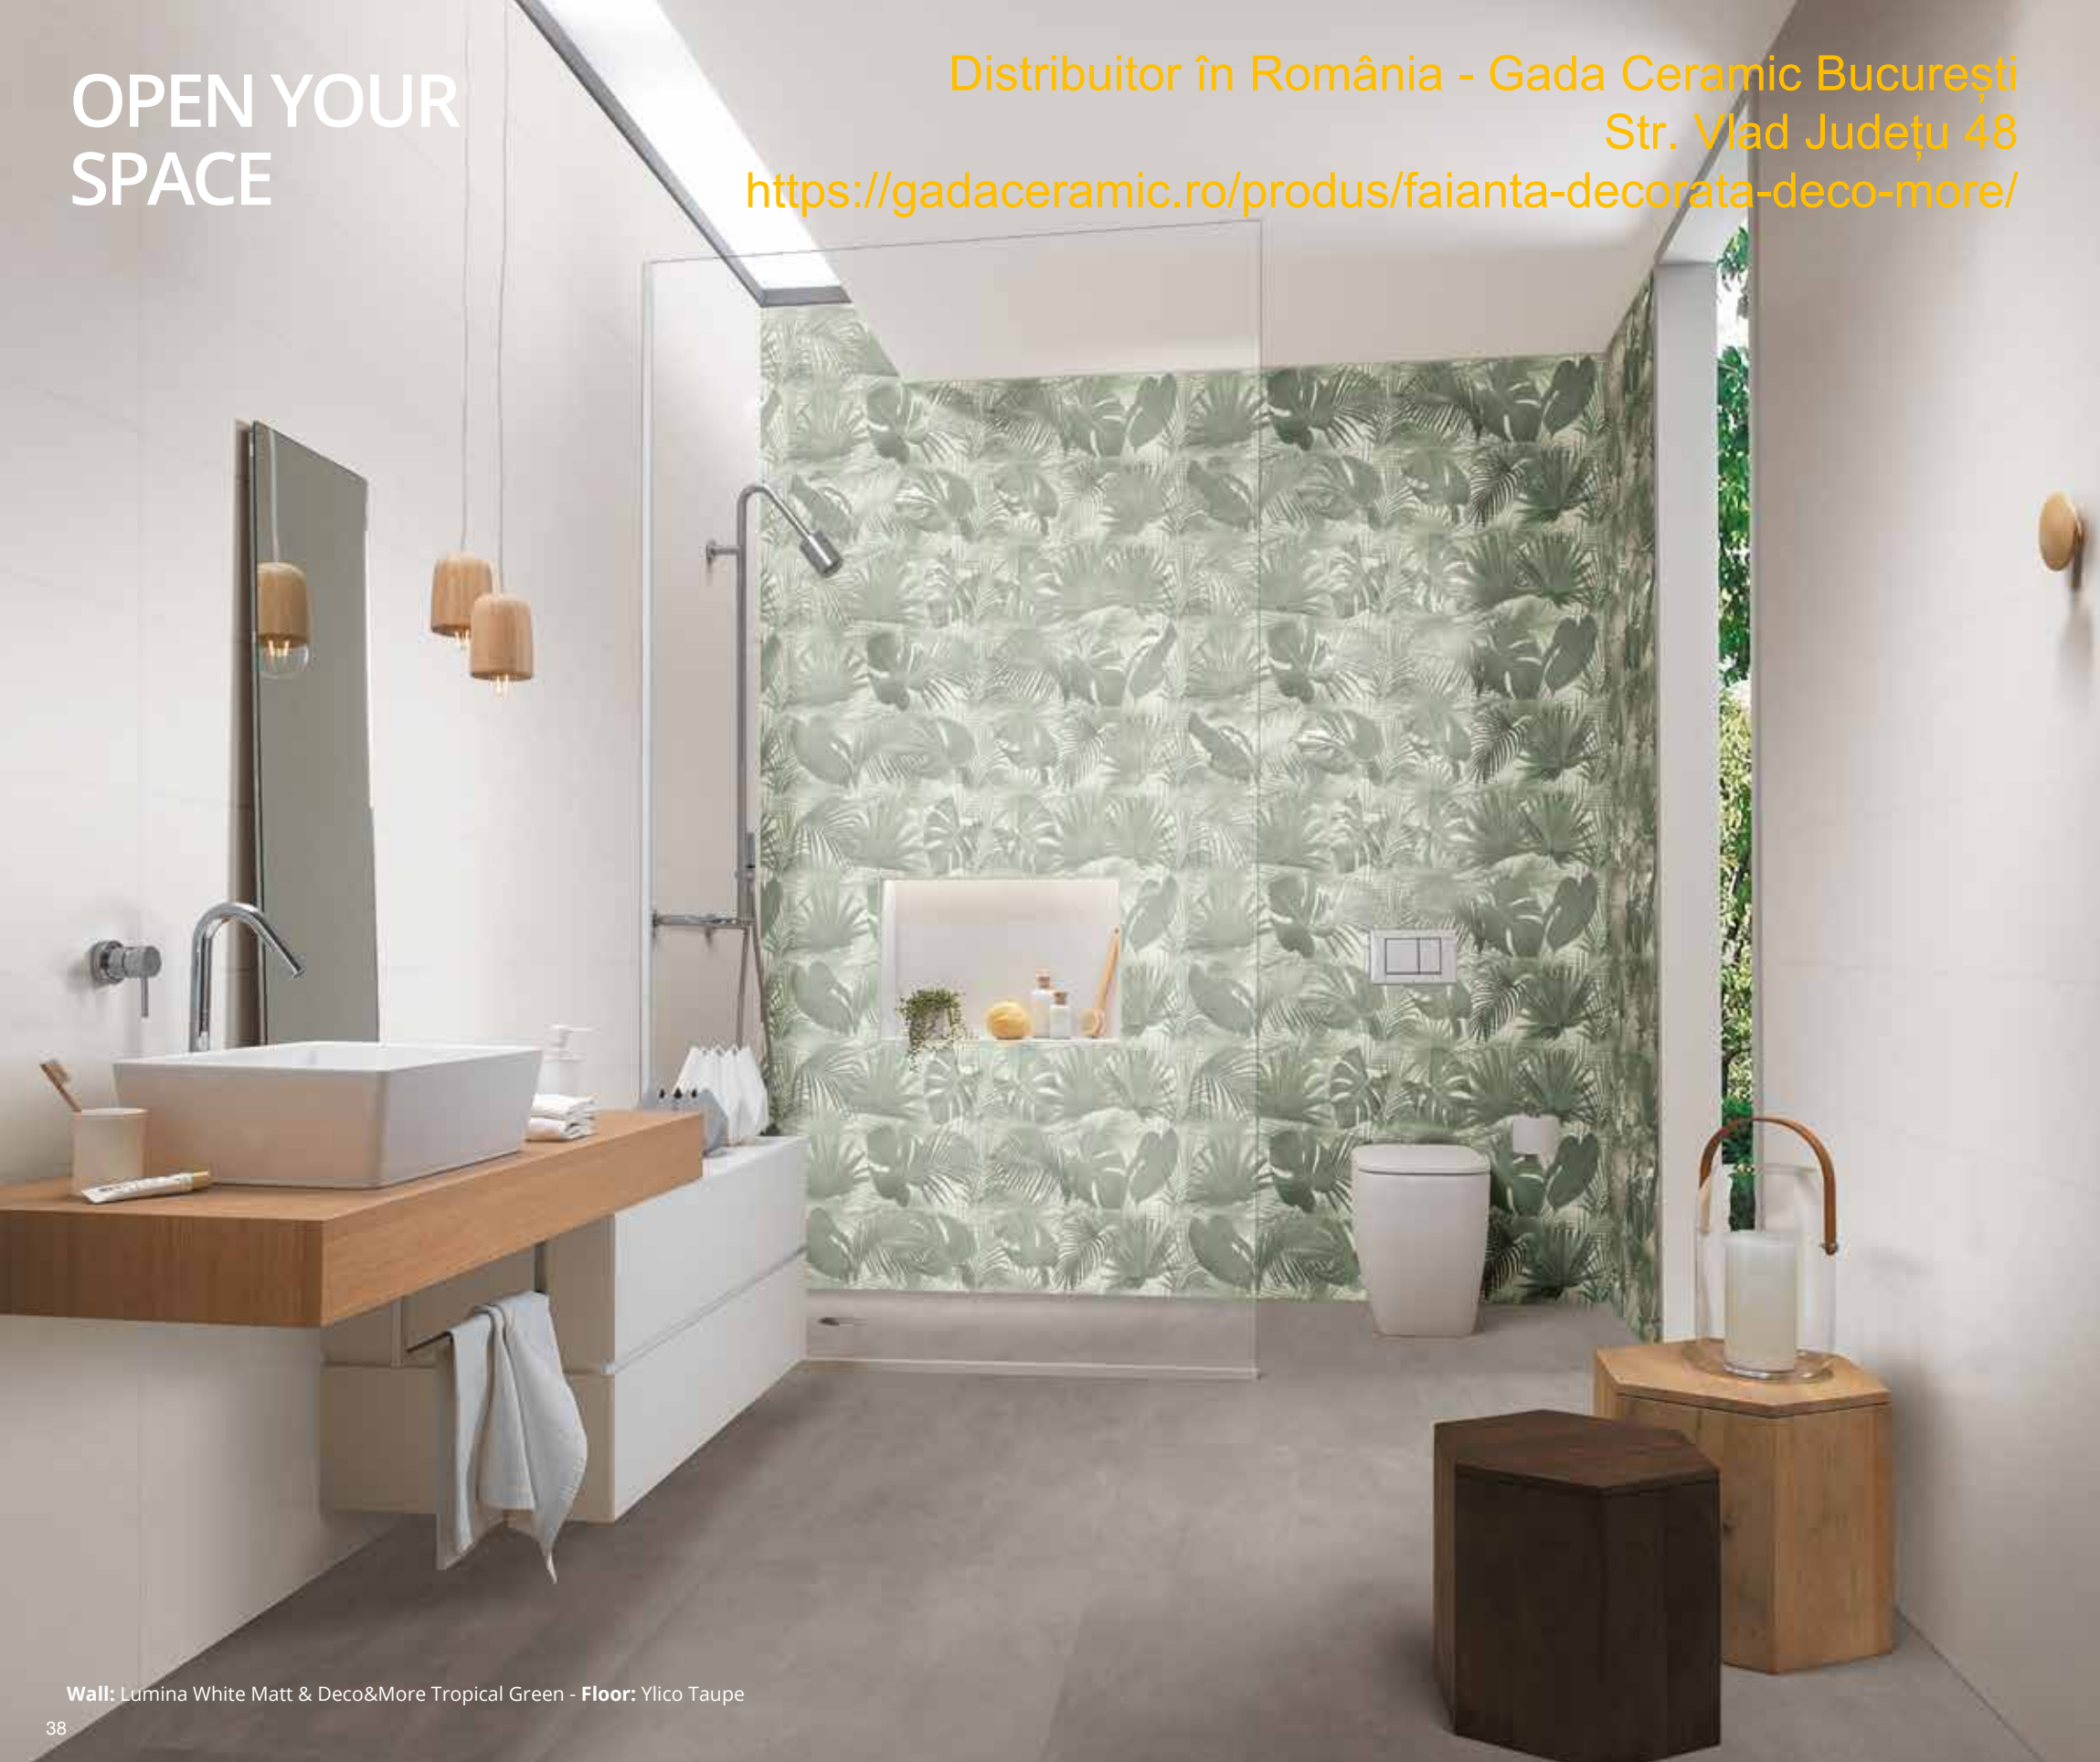

OPEN YOUR
SPACE

Distribuitoare în România - Gada Ceramic București
Str. Vlad Județu 48
<https://gadaceramic.ro/produs/faianta-decorata-deco-more/>

DECO&MORE TROPICAL GREEN
+ **LUMINA WHITE MATT**

Le foglie sembrano posarsi sulla ceramica, accolte da un velo di smalto.

Leaves seem to rest on ceramic, welcomed by a veil of enamel.

Les feuilles semblent se poser sur la céramique, accueillies par un voile d'émail. / Die Blätter scheinen auf der Keramik zu ruhen, die von einem Schleier aus Glasur umhüllt ist. / Las hojas parecen reposar sobre la cerámica, acogidas por un velo de esmalte. / Покрытые эмалью листья будто нежно ложатся на керамику.