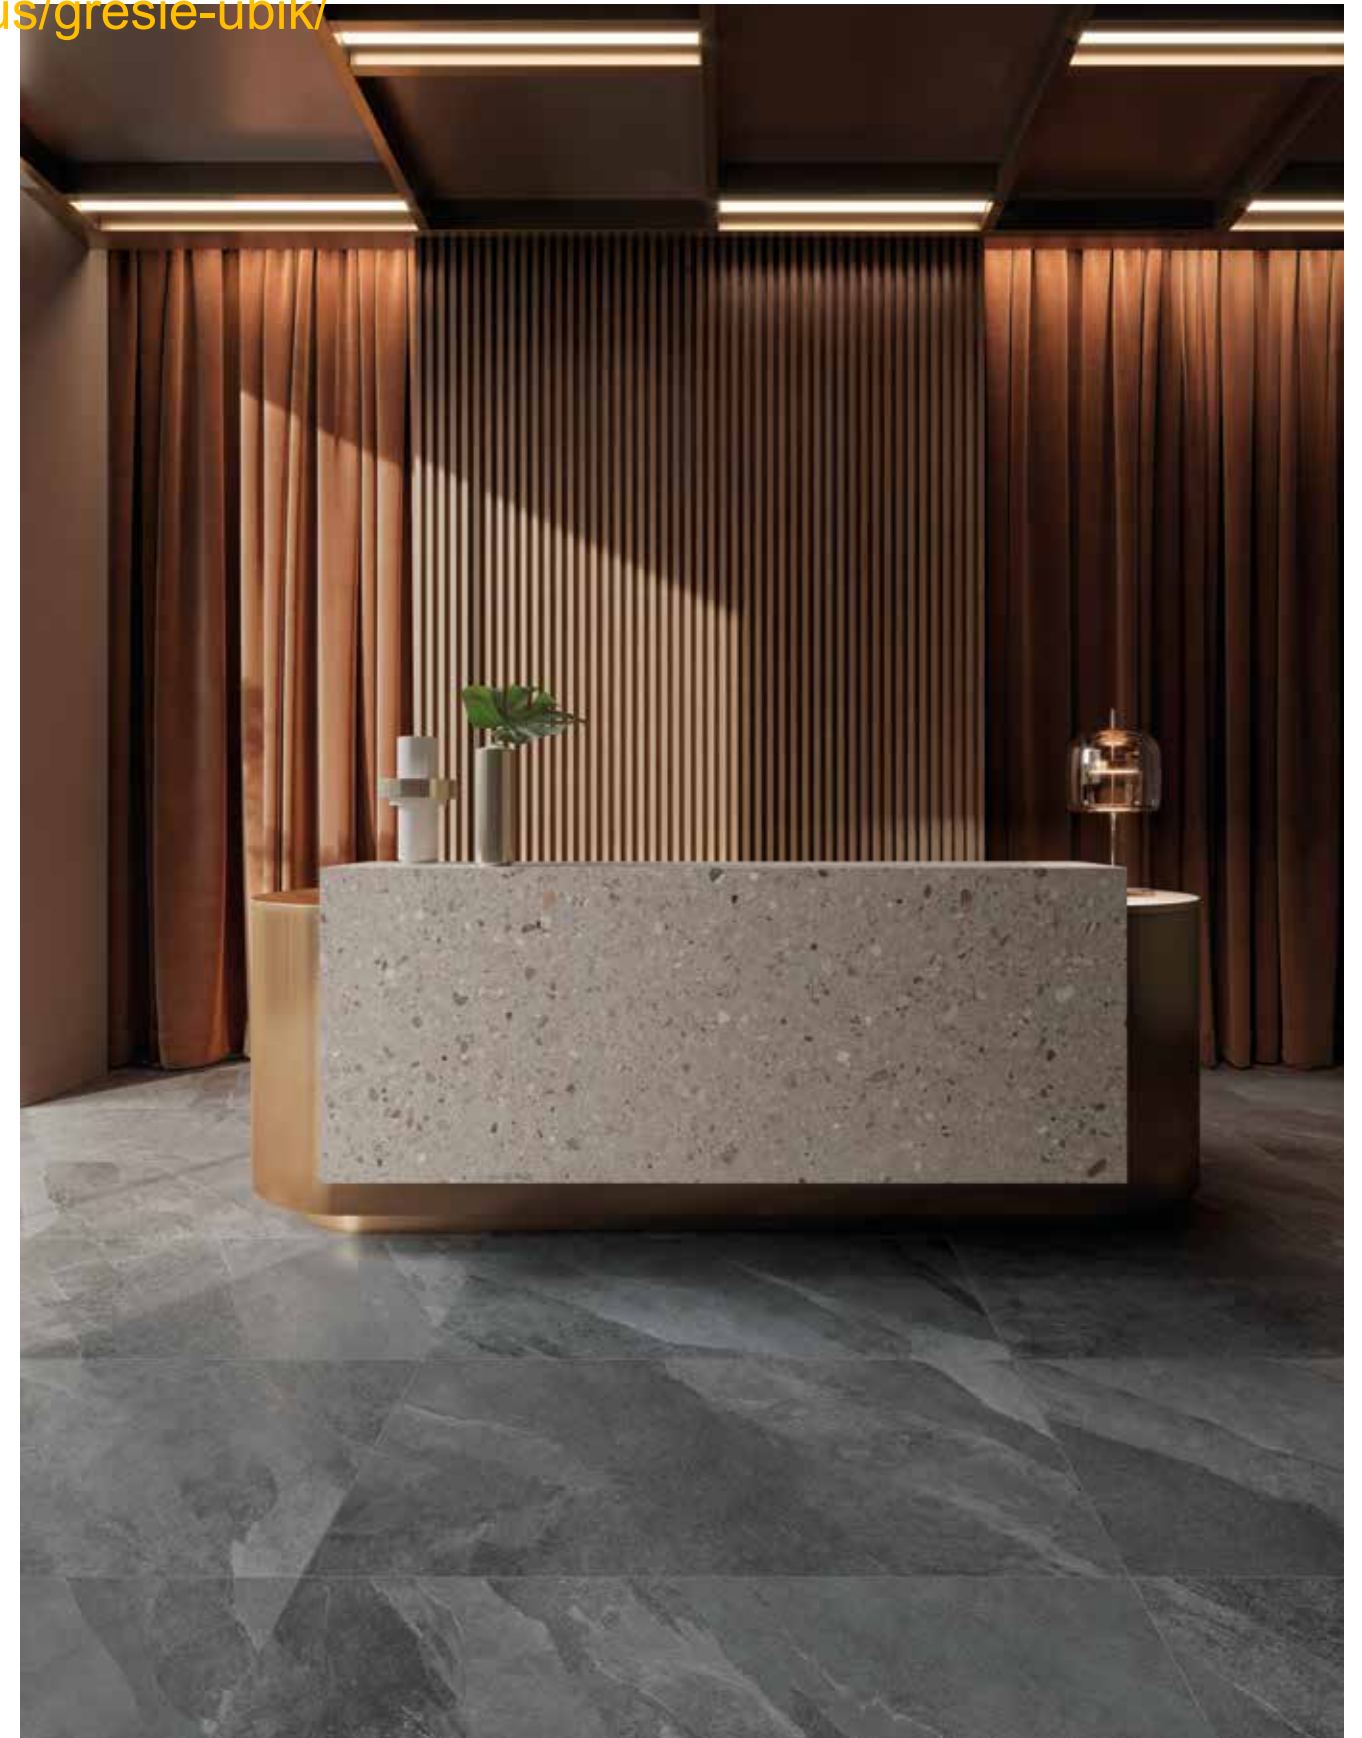

anthracite

*Il lato dark della collezione guarda ad ambienti in ceramica urban-chic: il suo look si intona a lounge bar, hall e showroom alla moda, dove trovano slancio nuove affinità estetiche /
The dark side of the collection points at urban-chic situations; its look fits trendy lounge bars, halls, and showrooms, right where new aesthetic connections find momentum*

120x120 (48"x48")

DOLMIX GREY
120x278 (48"x110")