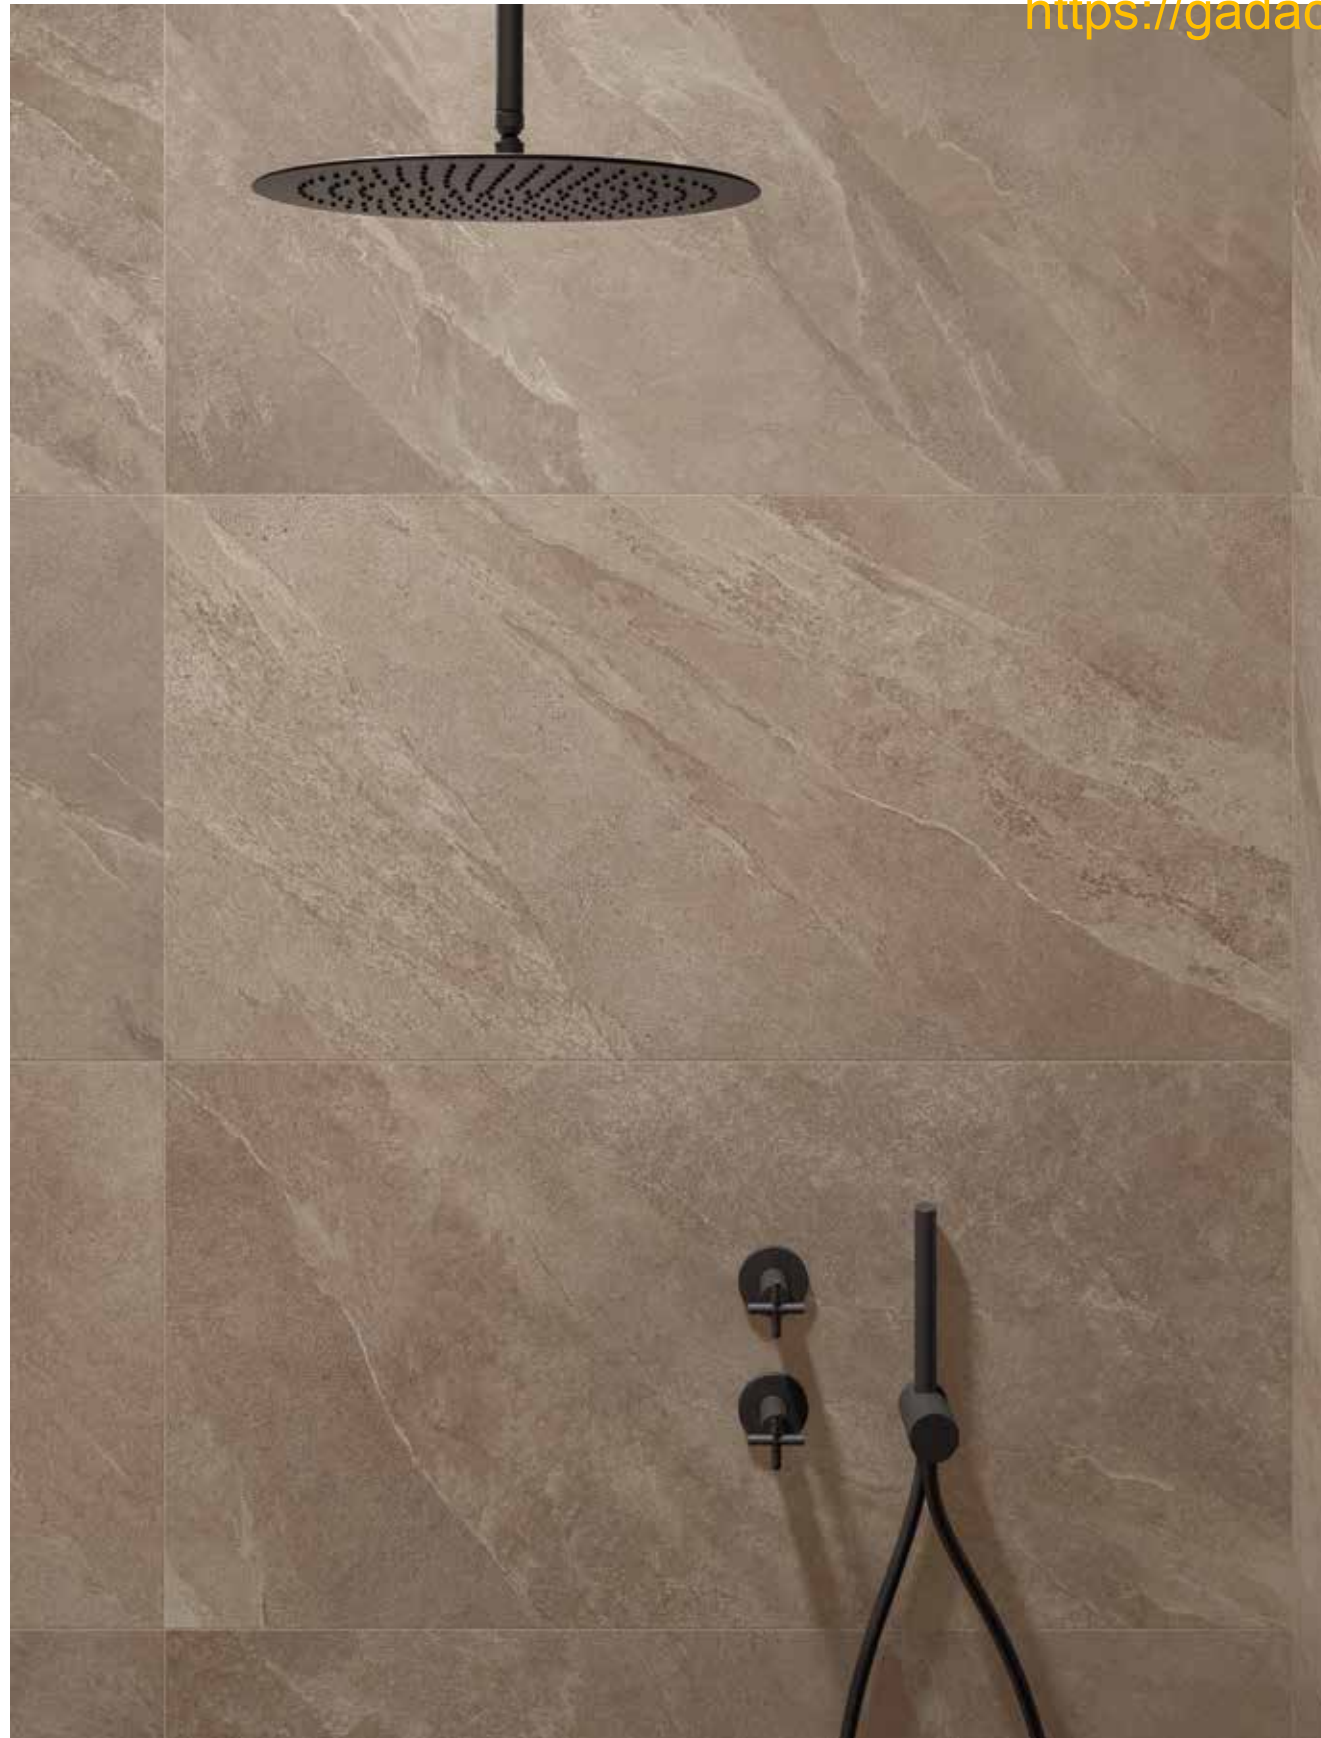

Distribuitor în România - Gada Ceramic București
Str. Vlad Județu 48

<https://gadaceramic.ro/produs/gresie-ubik/>

60x120 (24"x48")