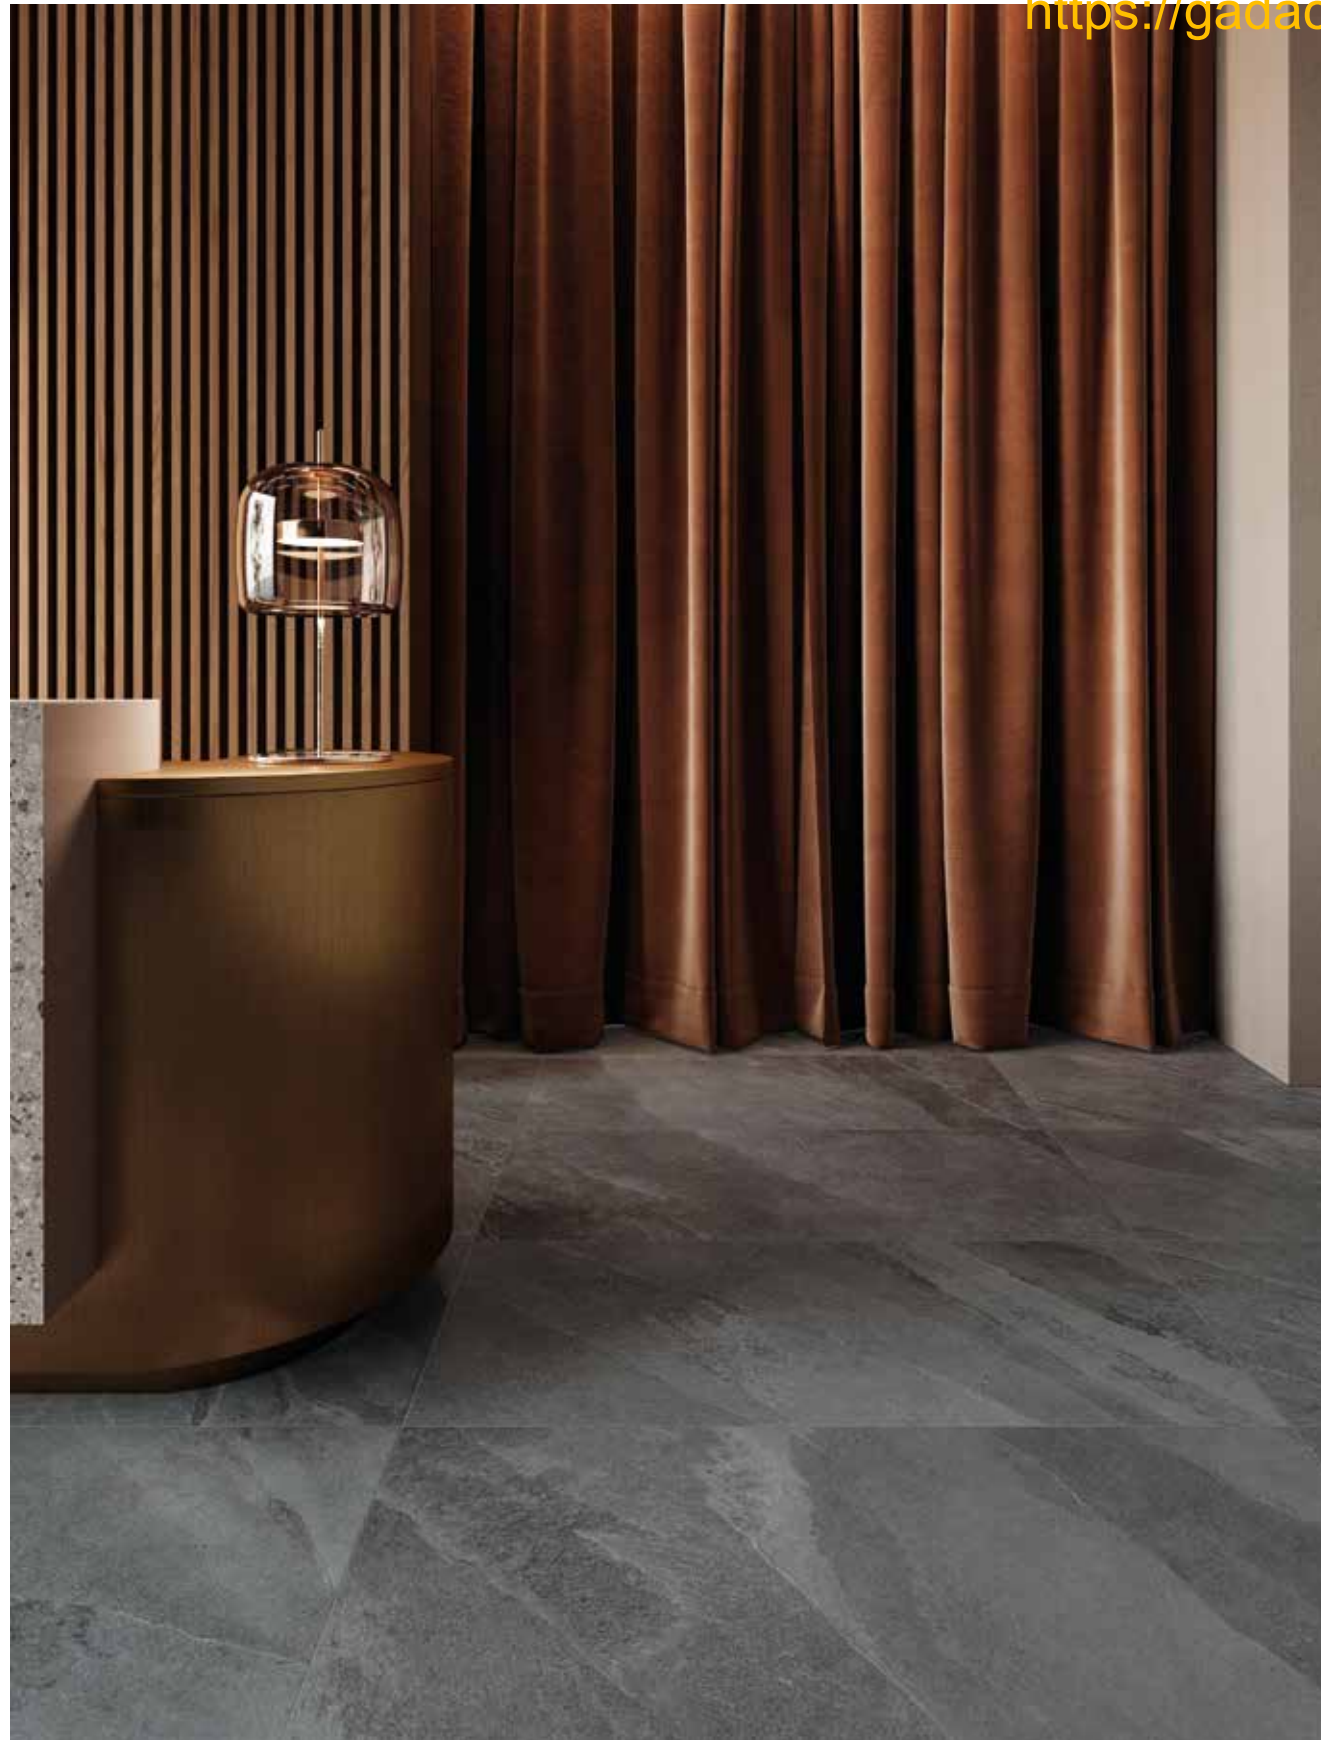

Distribuitor în România - Gada Ceramic București
Str. Vlad Județu 48

<https://gadaceramic.ro/produs/gresie-ubik/>

120x120 (48"x48")

ubik anthracite

60x120 (24"x48")