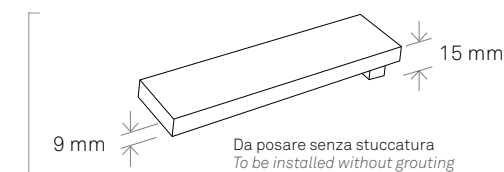

UBIK WALNUT

■ Natural R10 | ▲ Structured R11