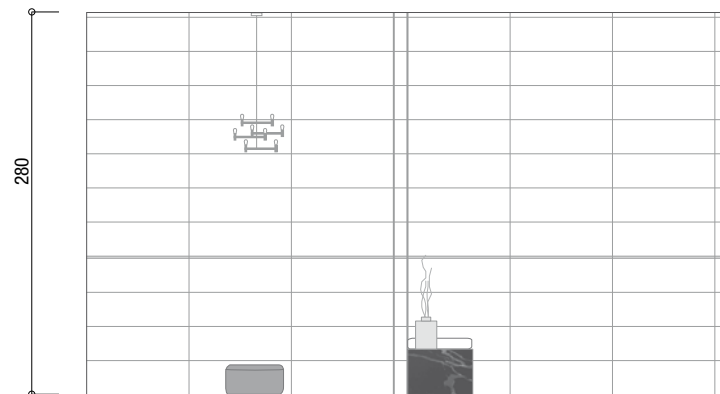

Distribuitor în România - Gada Ceramic București
Str. Vlad Județu 48
<https://gadaceramic.ro/produs/faianta-colorline/>

Wall A
Color Line Perla 25x75
Color Line Perla Spigolo 1x25
Lumina Cromo Pink Gold Listello 1,5x75
Wall C
Color Line Perla 25x75
Lumina Cromo Pink Gold Listello 1,5x75
Floor
Color Now Floor Perla 60x60 RT

Wall B
Color Line Rope Perla 25x75
Color Line Perla Spigolo 1x25
Lumina Cromo Pink Gold Listello 1,5x75
Wall D
Color Line Rope Perla 25x75
Color Line Perla Spigolo 1x25
Lumina Cromo Pink Gold Listello 1,5x75
Lumina Cromo Pink Gold AE Listello 1X1,5

Wall A
Color Line Rope Avio 25x75
Color Line Avio Spigolo 1x25
Wall C
Color Line Silver Avio Round Mosaico 29,5x32,5
Color Line Perla 25x75

Wall B
Color Line Avio 25x75
Color Line Silver Avio Round Mosaico 29,5x32,5
Wall D
Color Line Perla 25x75
Floor
Color Now Floor Avio 60x60 RT

Wall B