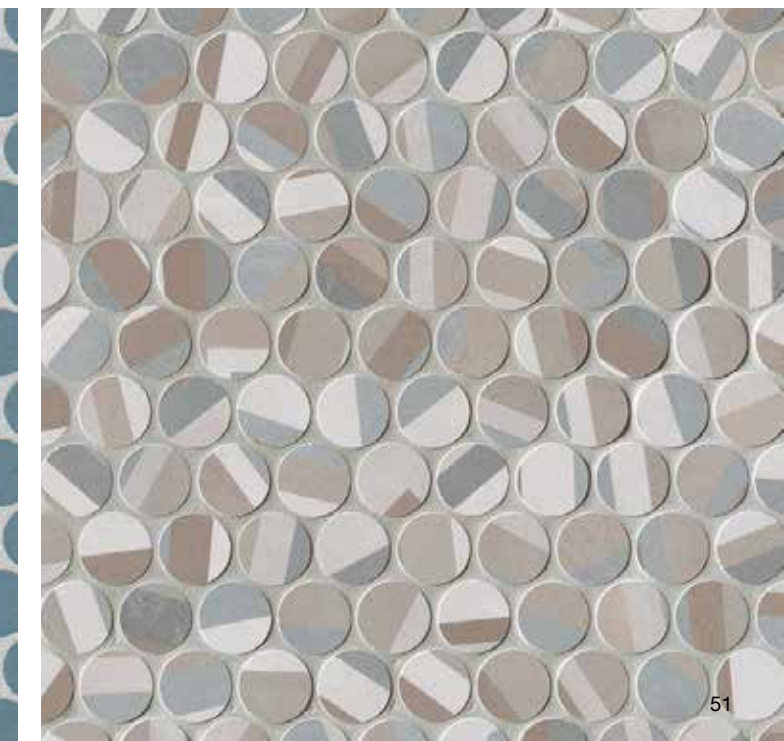

MOSAICO ROUND

ROUND SILVER/COPPER + ROUND + ROUND DECO