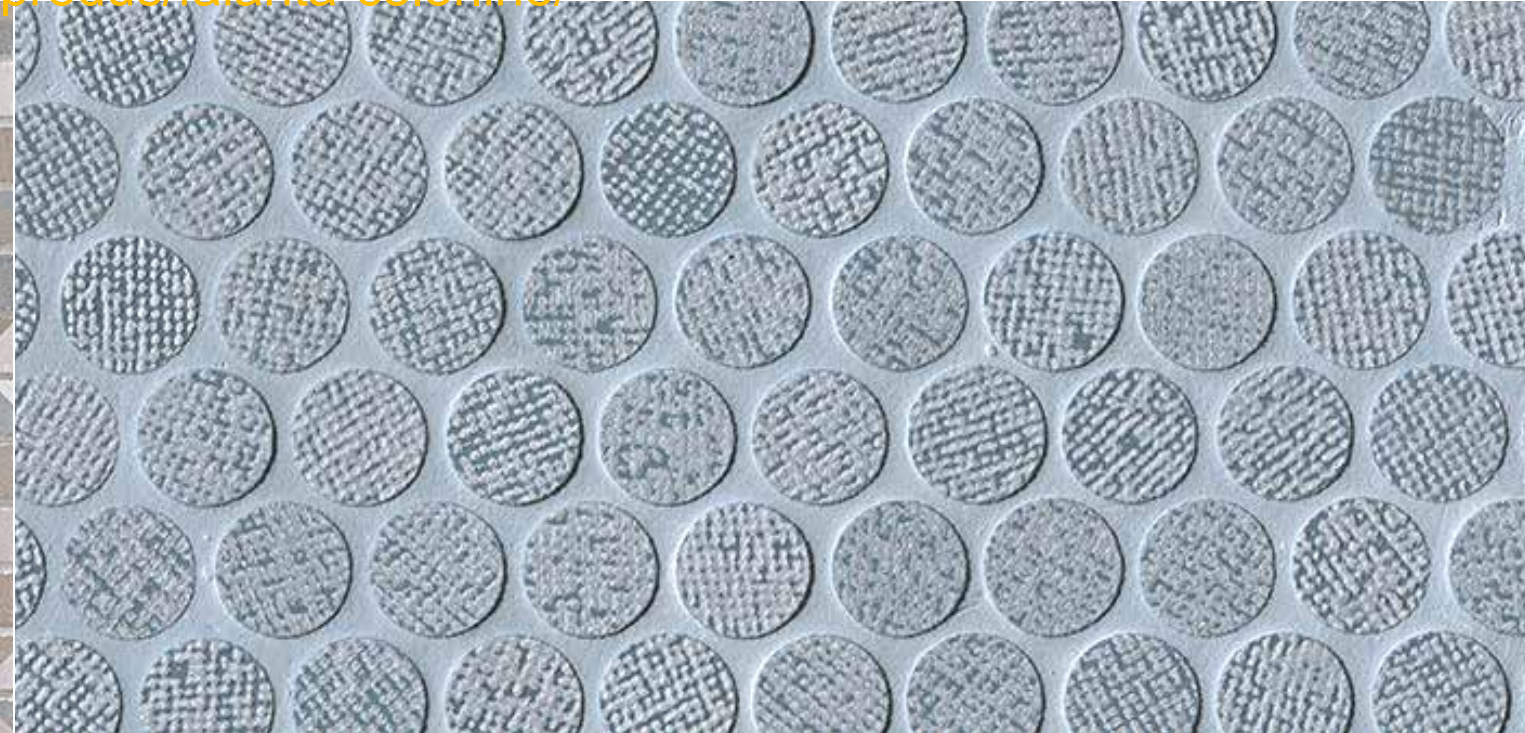

MOSAICO ROUND

ROUND SILVER/COPPER + ROUND + ROUND DECO