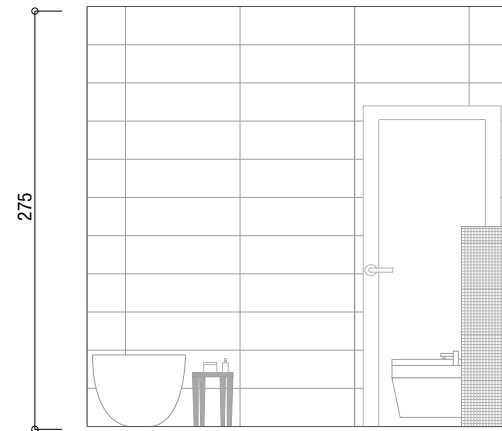

Wall D
 Color Line Perla 25x75

Floor
 Bark Nebbia 25x150 RT

Wall A

Wall B

Wall A

Wall B

Wall C

Wall D