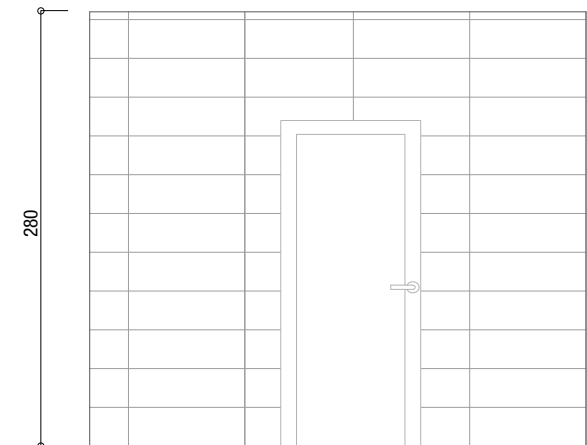

Wall A
Color Line Ghiaccio 25x75
Color Line Deco Micromosaico 30,5x30,5
Color Now Fango Spigolo 1x30,5 RT
Color Now Fango AE Spigolo 1x1

Wall B - C
Color Line Ghiaccio 25x75
Color Line Deco 25x75

Floor
Color Now Floor Fango 60x60 RT

Wall D
Color Line Ghiaccio 25x75

Wall A
Color Line Salvia 25x75
Color Line Perla 25x75
Color Line Perla Spigolo 1x25

Wall B
Color Line Salvia 25x75
Color Line Perla 25x75
Color Line Perla Spigolo 1x25
Color Now Perla Round Mosaico 29,5x32,5

Wall C
Color Line Perla 25x75
Color Line Rope Perla 25x75
Color Line Perla Spigolo 1x25
Color Now Perla Round Mosaico 29,5x32,5

Wall D
Color Line Perla 25x75

Floor
Bark Nebbia 25x150 RT

Wall D