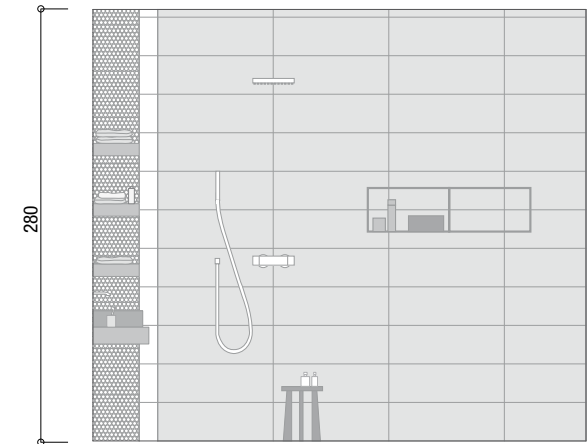

Wall D
 Color Line Perla 25x75

Floor
 Bark Nebbia 25x150 RT

Wall A

Wall B

Wall A

Wall B

Wall C

Wall D