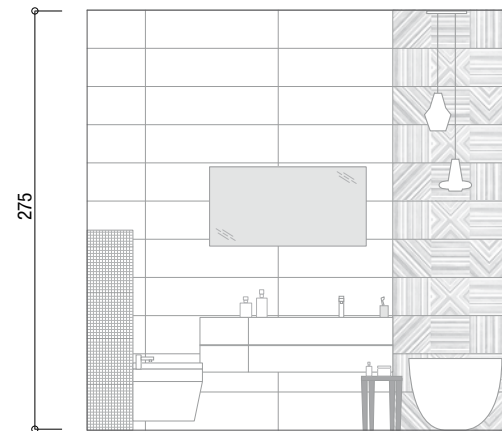

Wall A
Color Line Ghiaccio 25x75
Color Line Deco Micromosaico 30,5x30,5
Color Now Fango Spigolo 1x30,5 RT
Color Now Fango AE Spigolo 1x1

Wall B - C
Color Line Ghiaccio 25x75
Color Line Deco 25x75

Floor
Color Now Floor Fango 60x60 RT

Wall D
Color Line Ghiaccio 25x75

Wall A
Color Line Salvia 25x75
Color Line Perla 25x75
Color Line Perla Spigolo 1x25

Wall B
Color Line Salvia 25x75
Color Line Perla 25x75
Color Line Perla Spigolo 1x25
Color Now Perla Round Mosaico 29,5x32,5

Wall C
Color Line Perla 25x75
Color Line Rope Perla 25x75
Color Line Perla Spigolo 1x25
Color Now Perla Round Mosaico 29,5x32,5

Wall D
Color Line Perla 25x75

Floor
Bark Nebbia 25x150 RT

Wall B