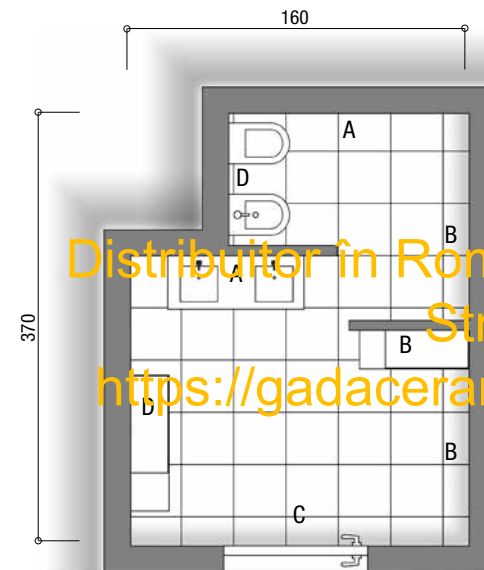

Distribuitor în România - Gada Ceramic București
Str. Vlad Județu 48
<https://gadaceramic.ro/produs/faianta-colorline/>

Wall A
Color Line Perla 25x75
Color Line Perla Spigolo 1x25
Lumina Cromo Pink Gold Listello 1,5x75
Wall C
Color Line Perla 25x75
Lumina Cromo Pink Gold Listello 1,5x75
Floor
Color Now Floor Perla 60x60 RT

Wall B
Color Line Rope Perla 25x75
Color Line Perla Spigolo 1x25
Lumina Cromo Pink Gold Listello 1,5x75
Wall D
Color Line Rope Perla 25x75
Color Line Perla Spigolo 1x25
Lumina Cromo Pink Gold Listello 1,5x75
Lumina Cromo Pink Gold AE Listello 1X1,5

Wall A
Color Line Rope Avio 25x75
Color Line Avio Spigolo 1x25
Wall C
Color Line Silver Avio Round Mosaico 29,5x32,5
Color Line Perla 25x75

Wall B
Color Line Avio 25x75
Color Line Silver Avio Round Mosaico 29,5x32,5
Wall D
Color Line Perla 25x75
Floor
Color Now Floor Avio 60x60 RT