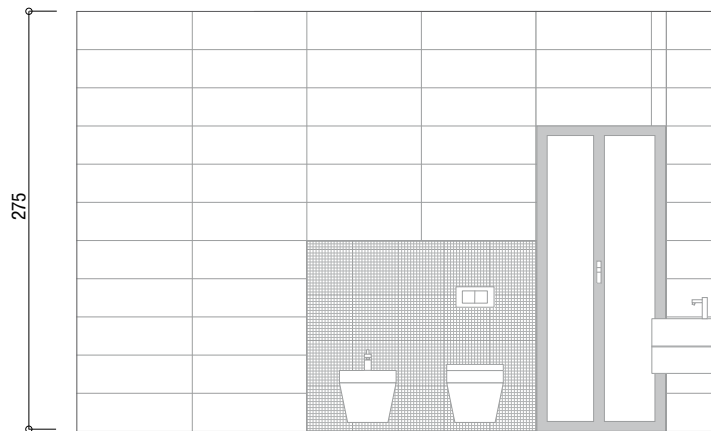

Wall A
Color Line Ghiaccio 25x75
Color Line Deco Micromosaico 30,5x30,5
Color Now Fango Spigolo 1x30,5 RT
Color Now Fango AE Spigolo 1x1

Wall B - C
Color Line Ghiaccio 25x75
Color Line Deco 25x75

Floor
Color Now Floor Fango 60x60 RT

Wall D
Color Line Ghiaccio 25x75

Wall A
Color Line Salvia 25x75
Color Line Perla 25x75
Color Line Perla Spigolo 1x25

Wall B
Color Line Salvia 25x75
Color Line Perla 25x75
Color Line Perla Spigolo 1x25
Color Now Perla Round Mosaico 29,5x32,5

Wall C
Color Line Perla 25x75
Color Line Rope Perla 25x75
Color Line Perla Spigolo 1x25
Color Now Perla Round Mosaico 29,5x32,5

Wall D
Color Line Perla 25x75

Floor
Bark Nebbia 25x150 RT

Wall A