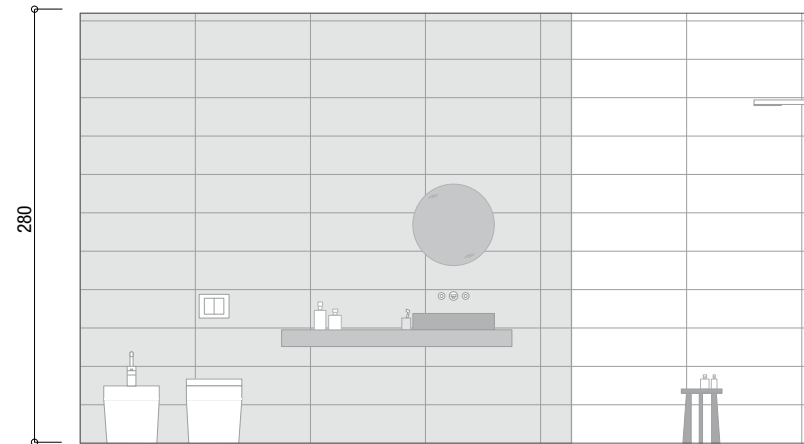

Wall D
 Color Line Perla 25x75

Floor
 Bark Nebbia 25x150 RT

Wall A

Wall B

Wall A

Wall B

Wall C

Wall D