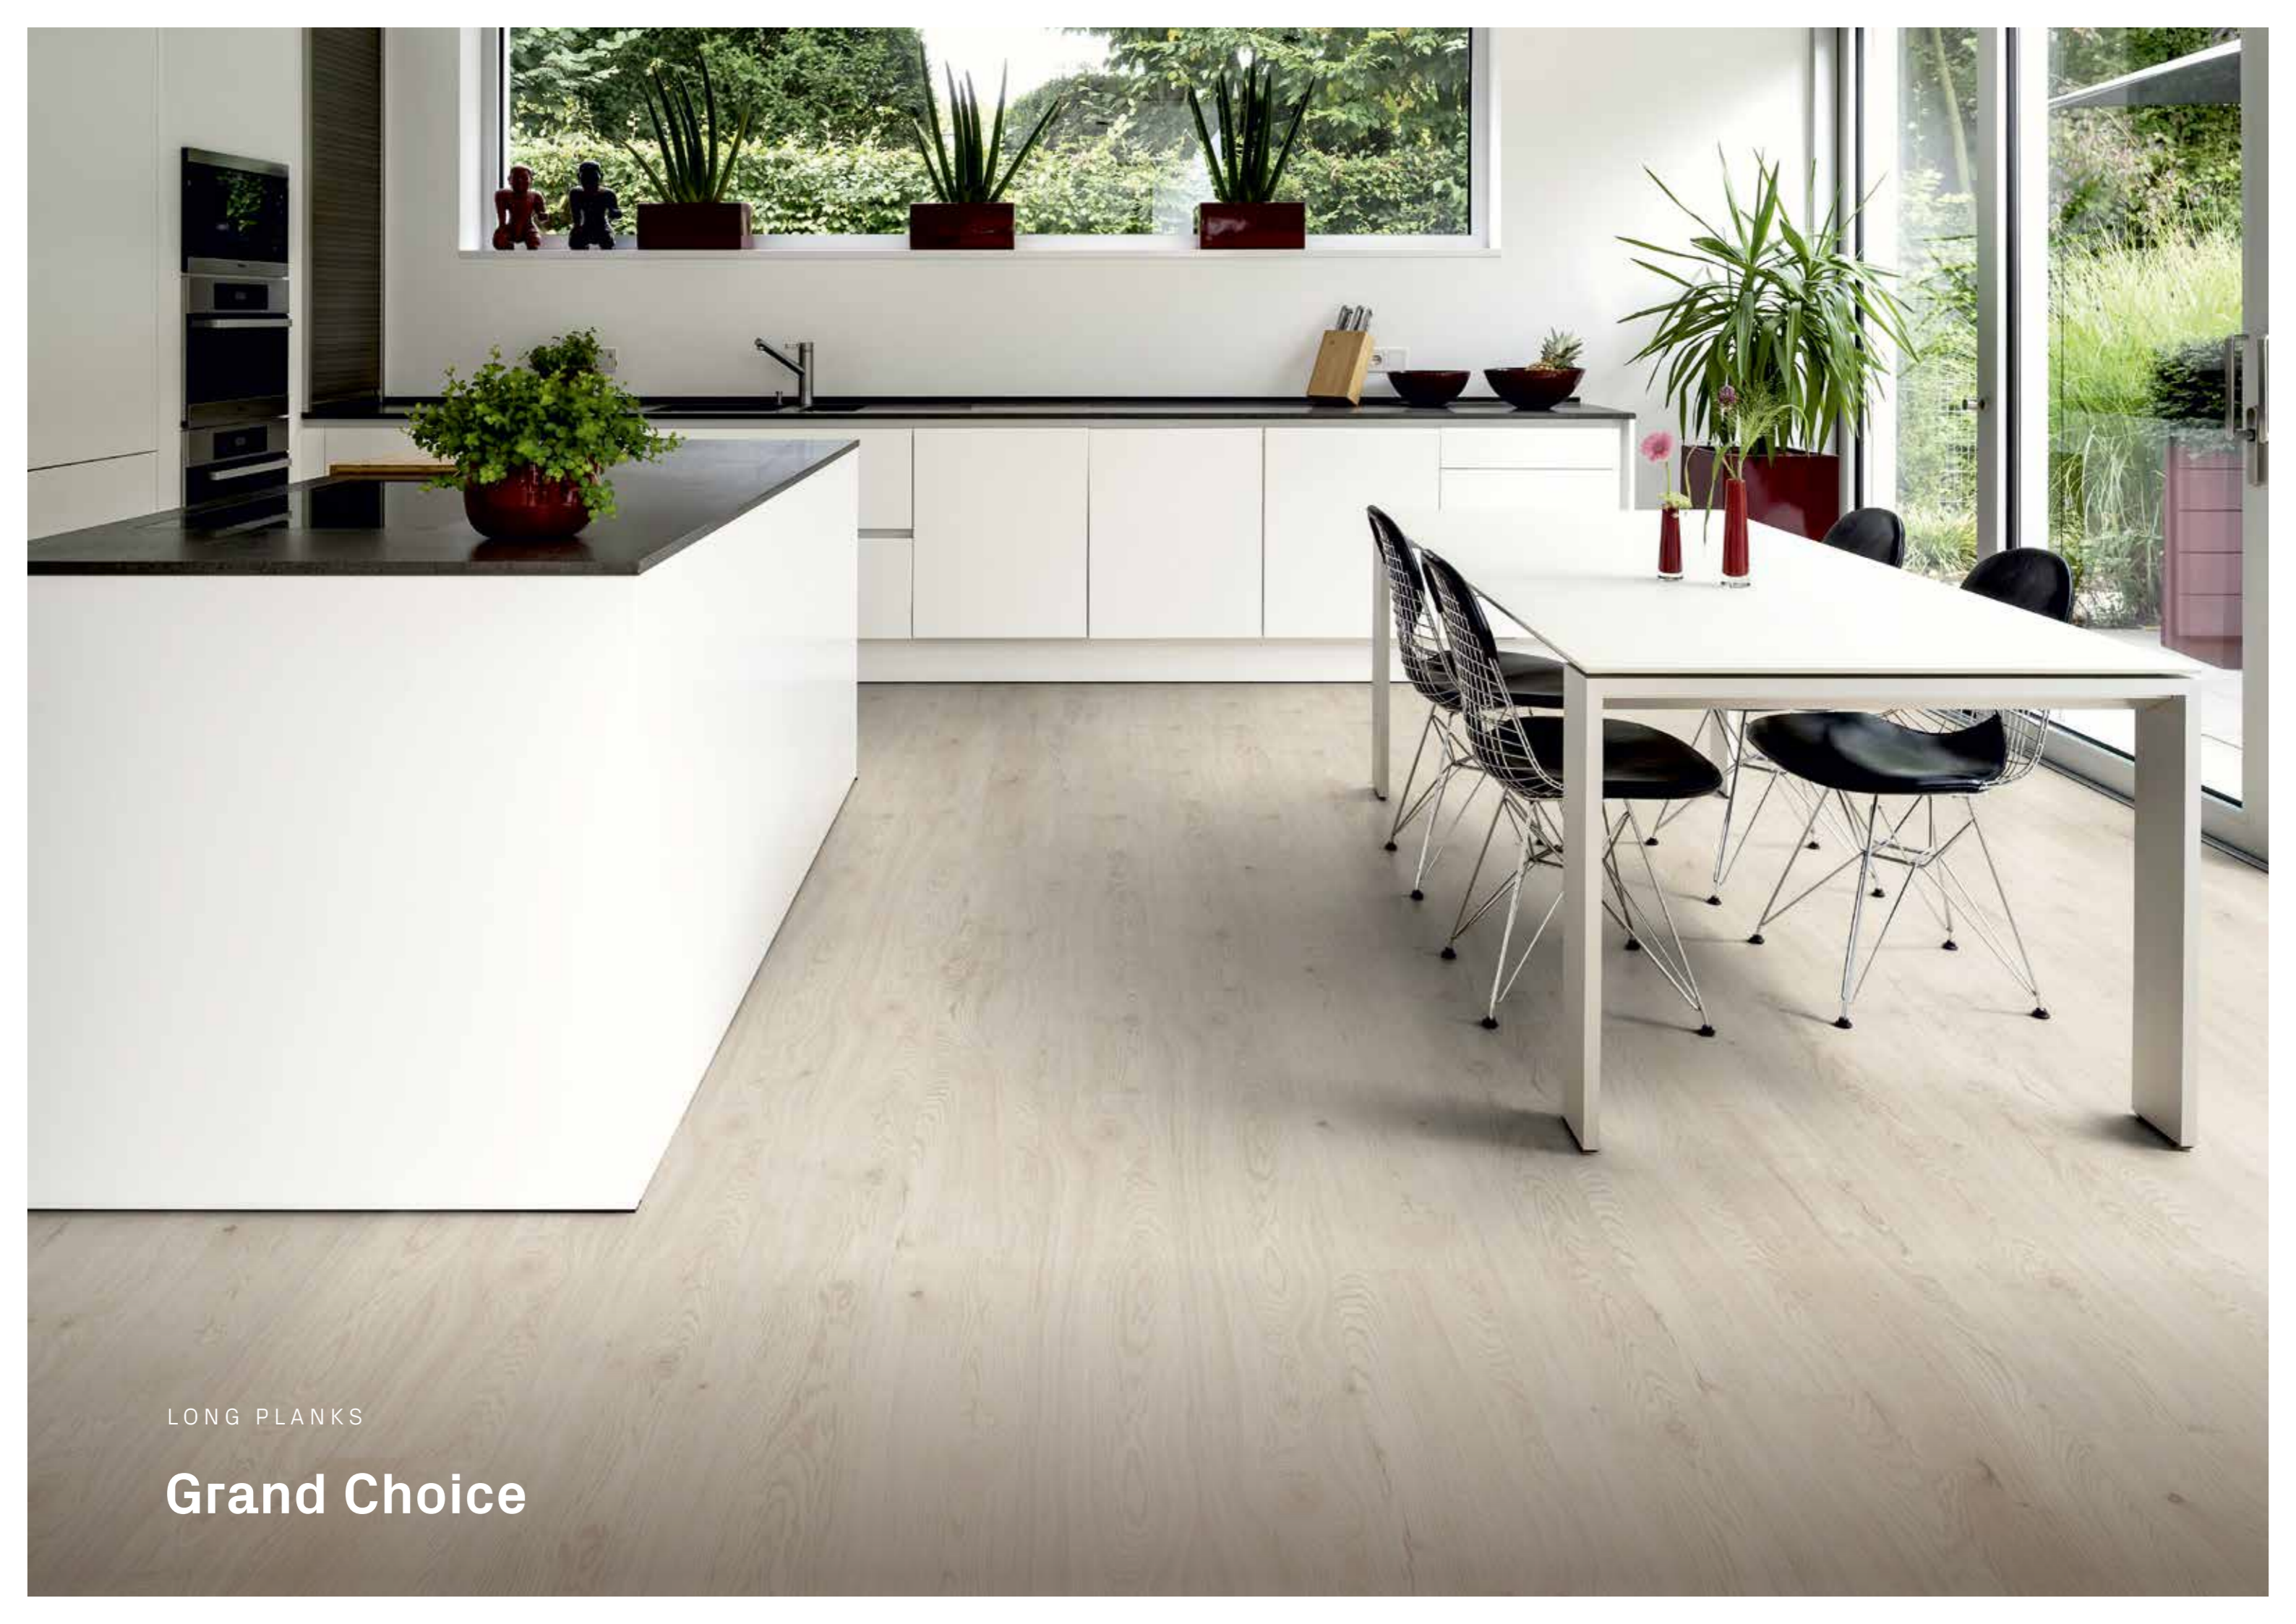

C08 ||| Oak Canberra ||| plank

LONG PLANKS

Grand Choice

Did you know?

The long planks in the Perform version are over 1.80m in length? In the Comfort version you can even find long planks of 2.20m in length.