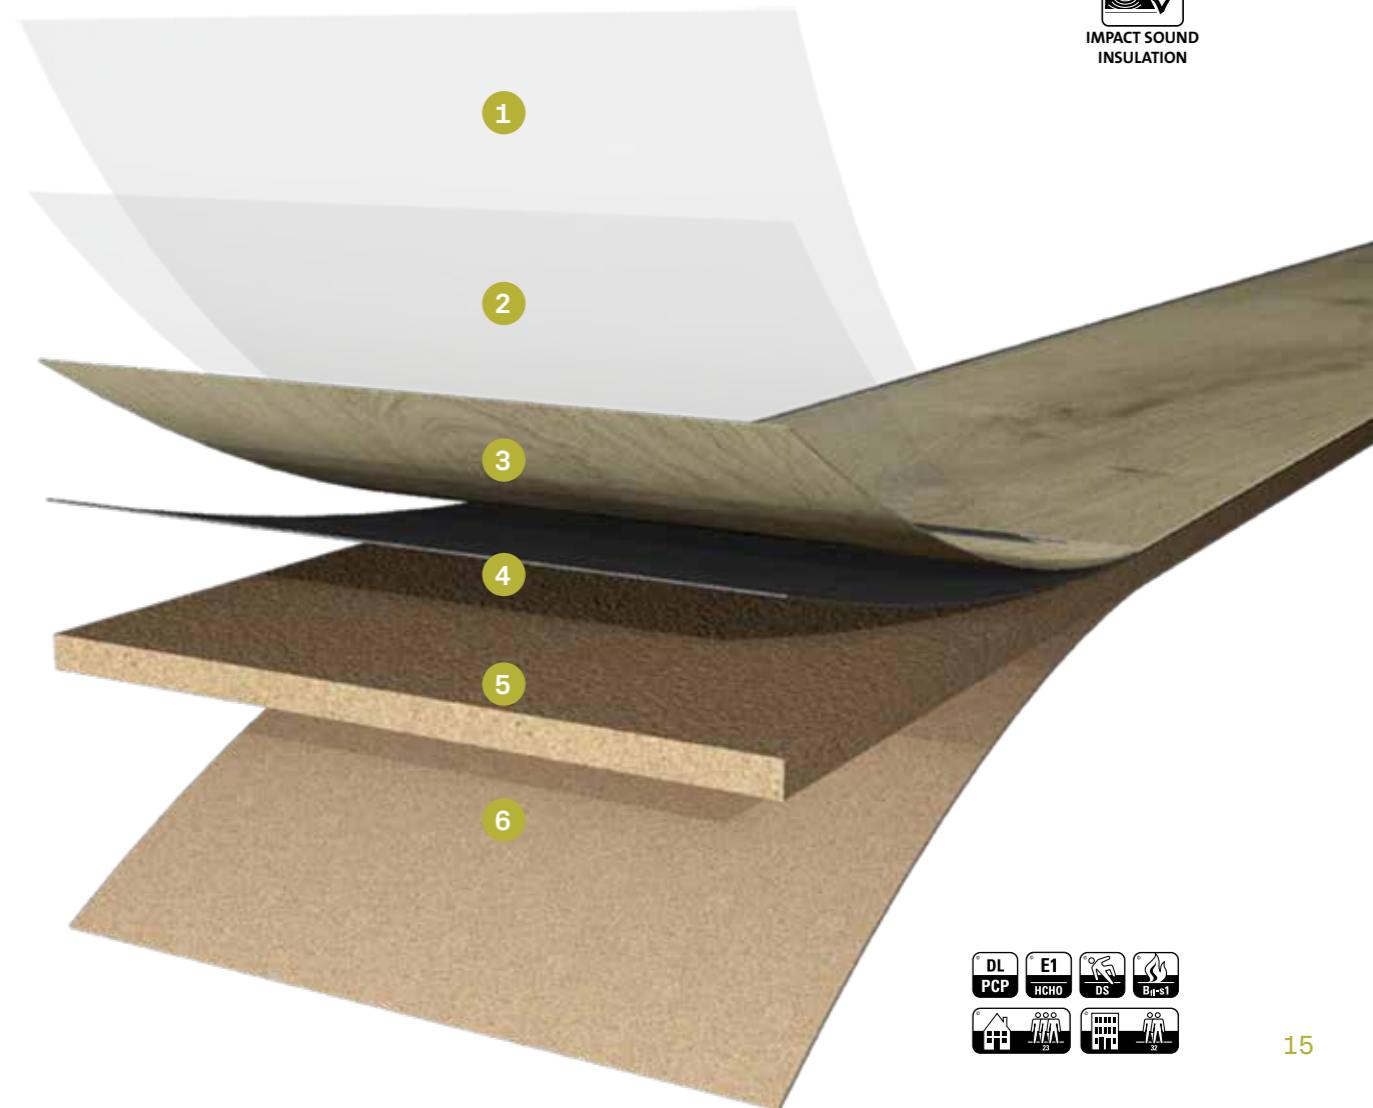

COMFORT

The comfortable one

1. 1 Transparent, hard-wearing PU-coating
   - 2 Transparent wear layer with embossed structure
   - 3 Printed decor layer
   - 4 LVT middle layer
   - 5 HDF baseboard
   - 6 Cork impact sound insulation
2. Wear layer of 0.55 mm