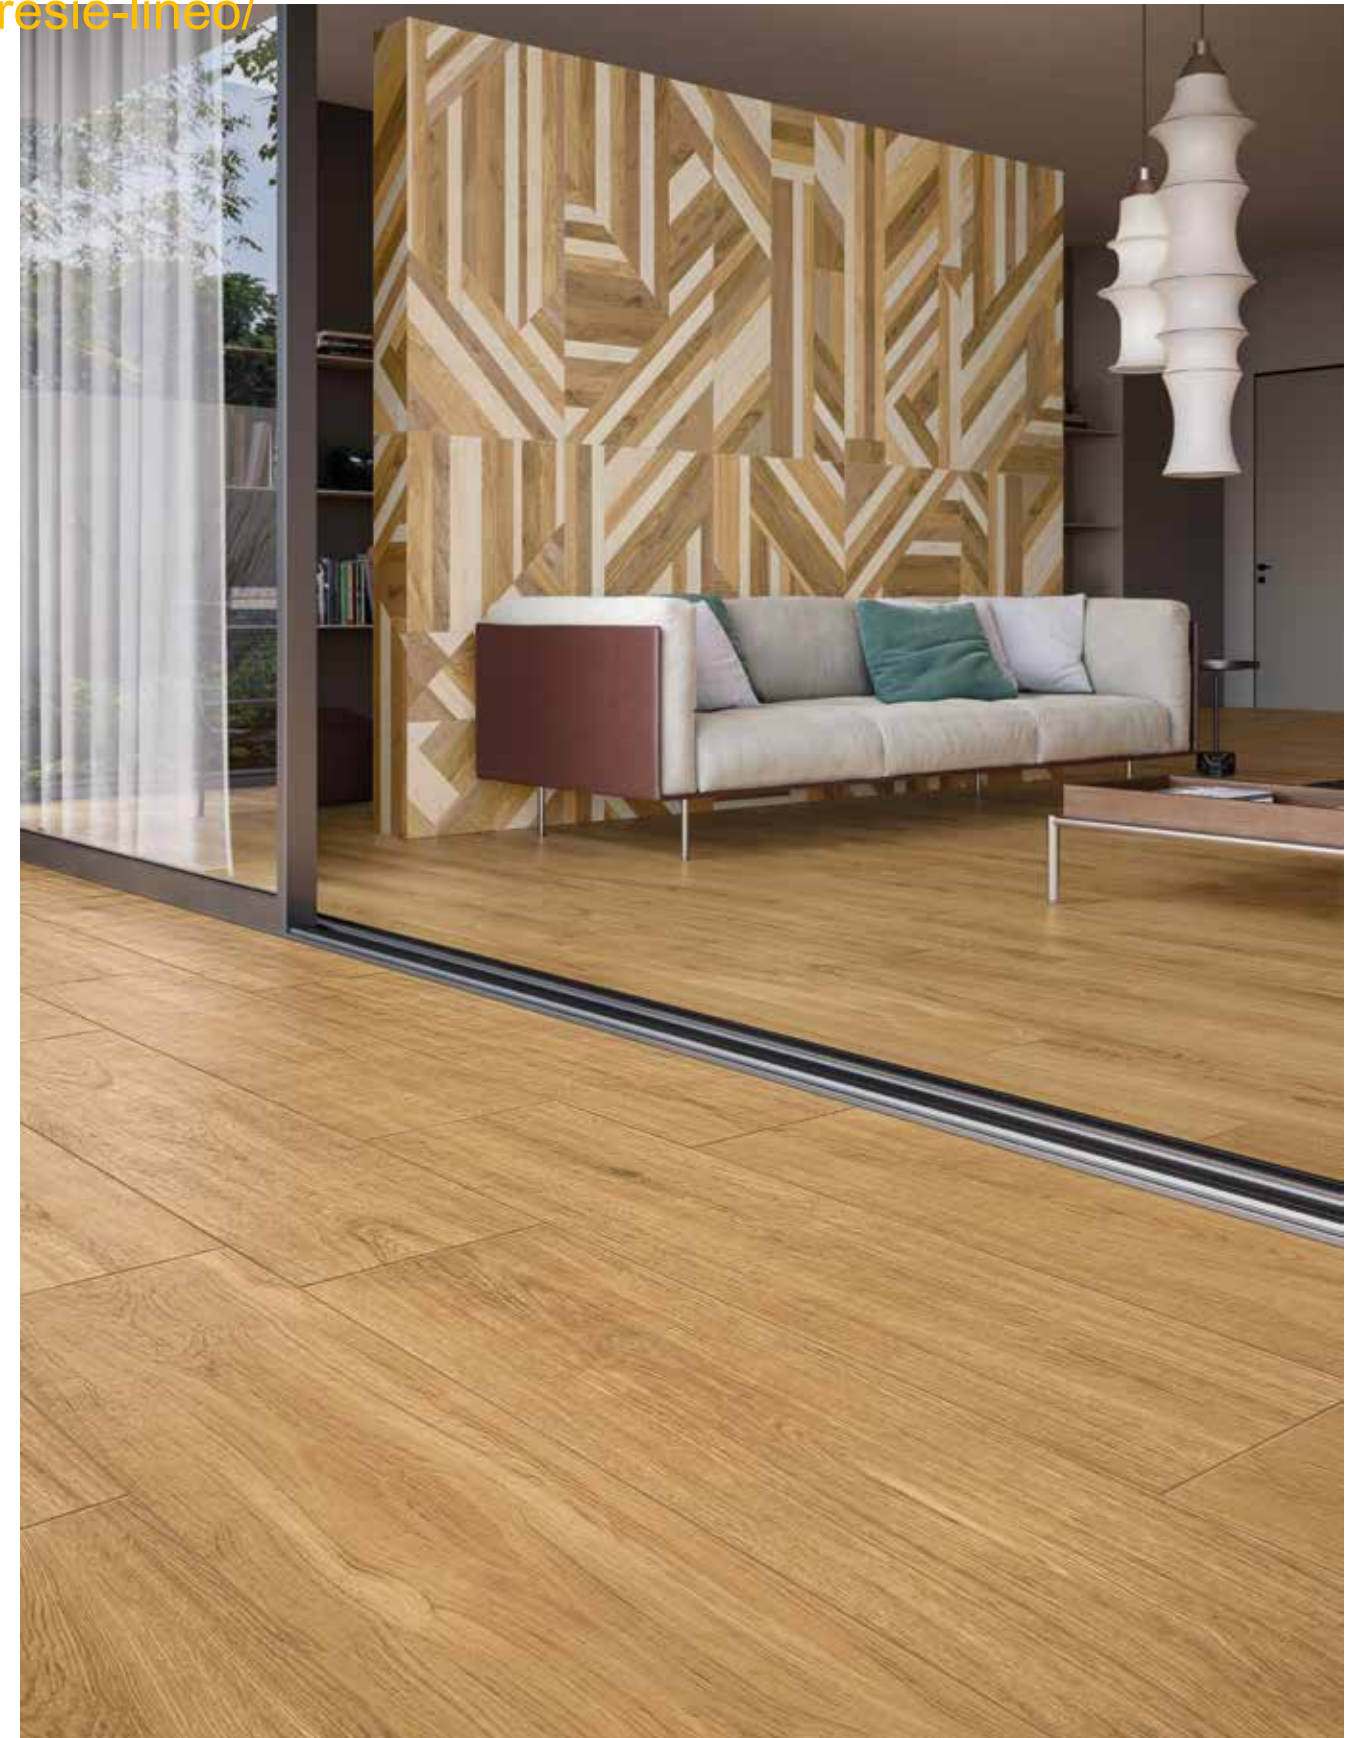

Distribuito în România - Gada Ceramic București
Str. Vlad Județu 48
<https://gadaceramic.ro/produs/gresie-lineo/>

honey

*La tonalità miele fluisce tra le venature per addolcire ogni superficie e atmosfera.
Soffice e piacevole, libera da vincoli di abbinamento, dona intimità ed equilibrio agli spazi domestici. /
This sweet tone flows between the wood-like veins to warm any surface and atmosphere.
Soft and pleasant, free from matching bonds, it gives intimacy and balance to domestic spaces.*

20x120 (8"x48") -
LINEO ROW 60x120 (24"x48")

lineo honey