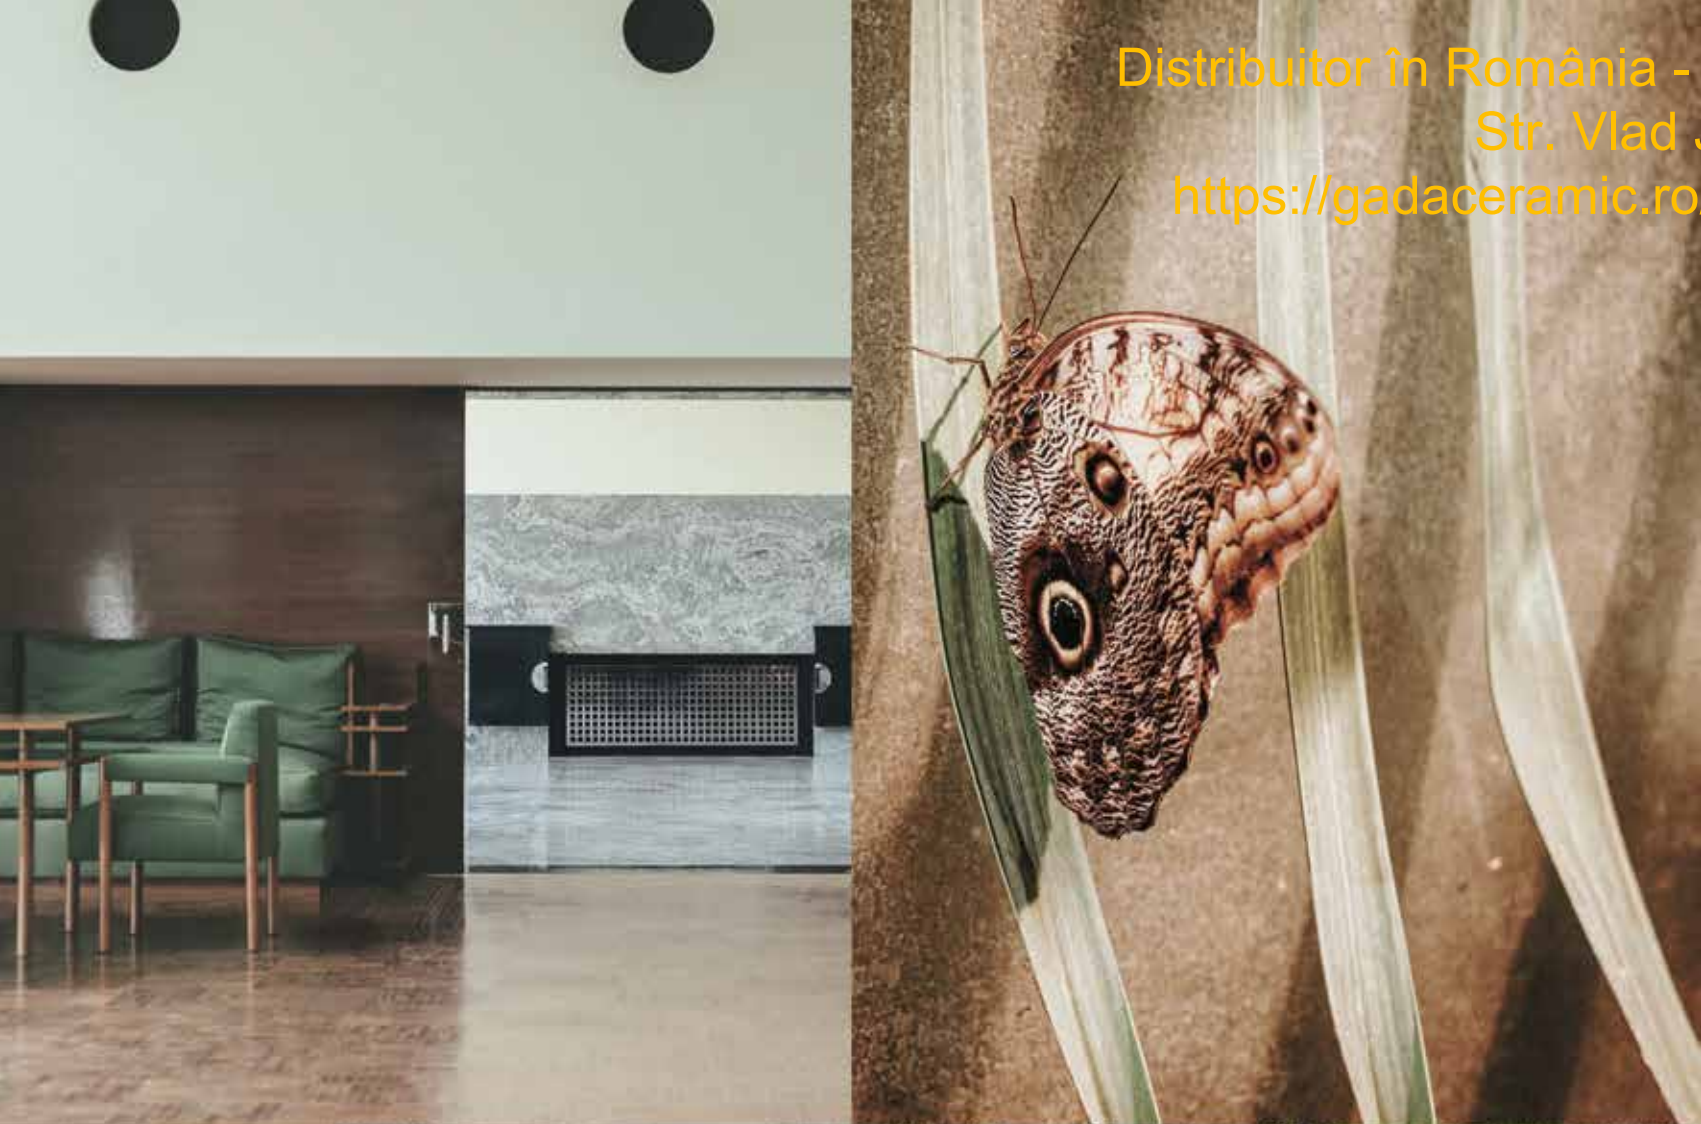

Distribuito în România - Gada Ceramic București

Str. Vlad Județu 48

<https://gadaceramic.ro/produs/gresie-9cento/>

ISPIRAZIONE/ INSPIRATION