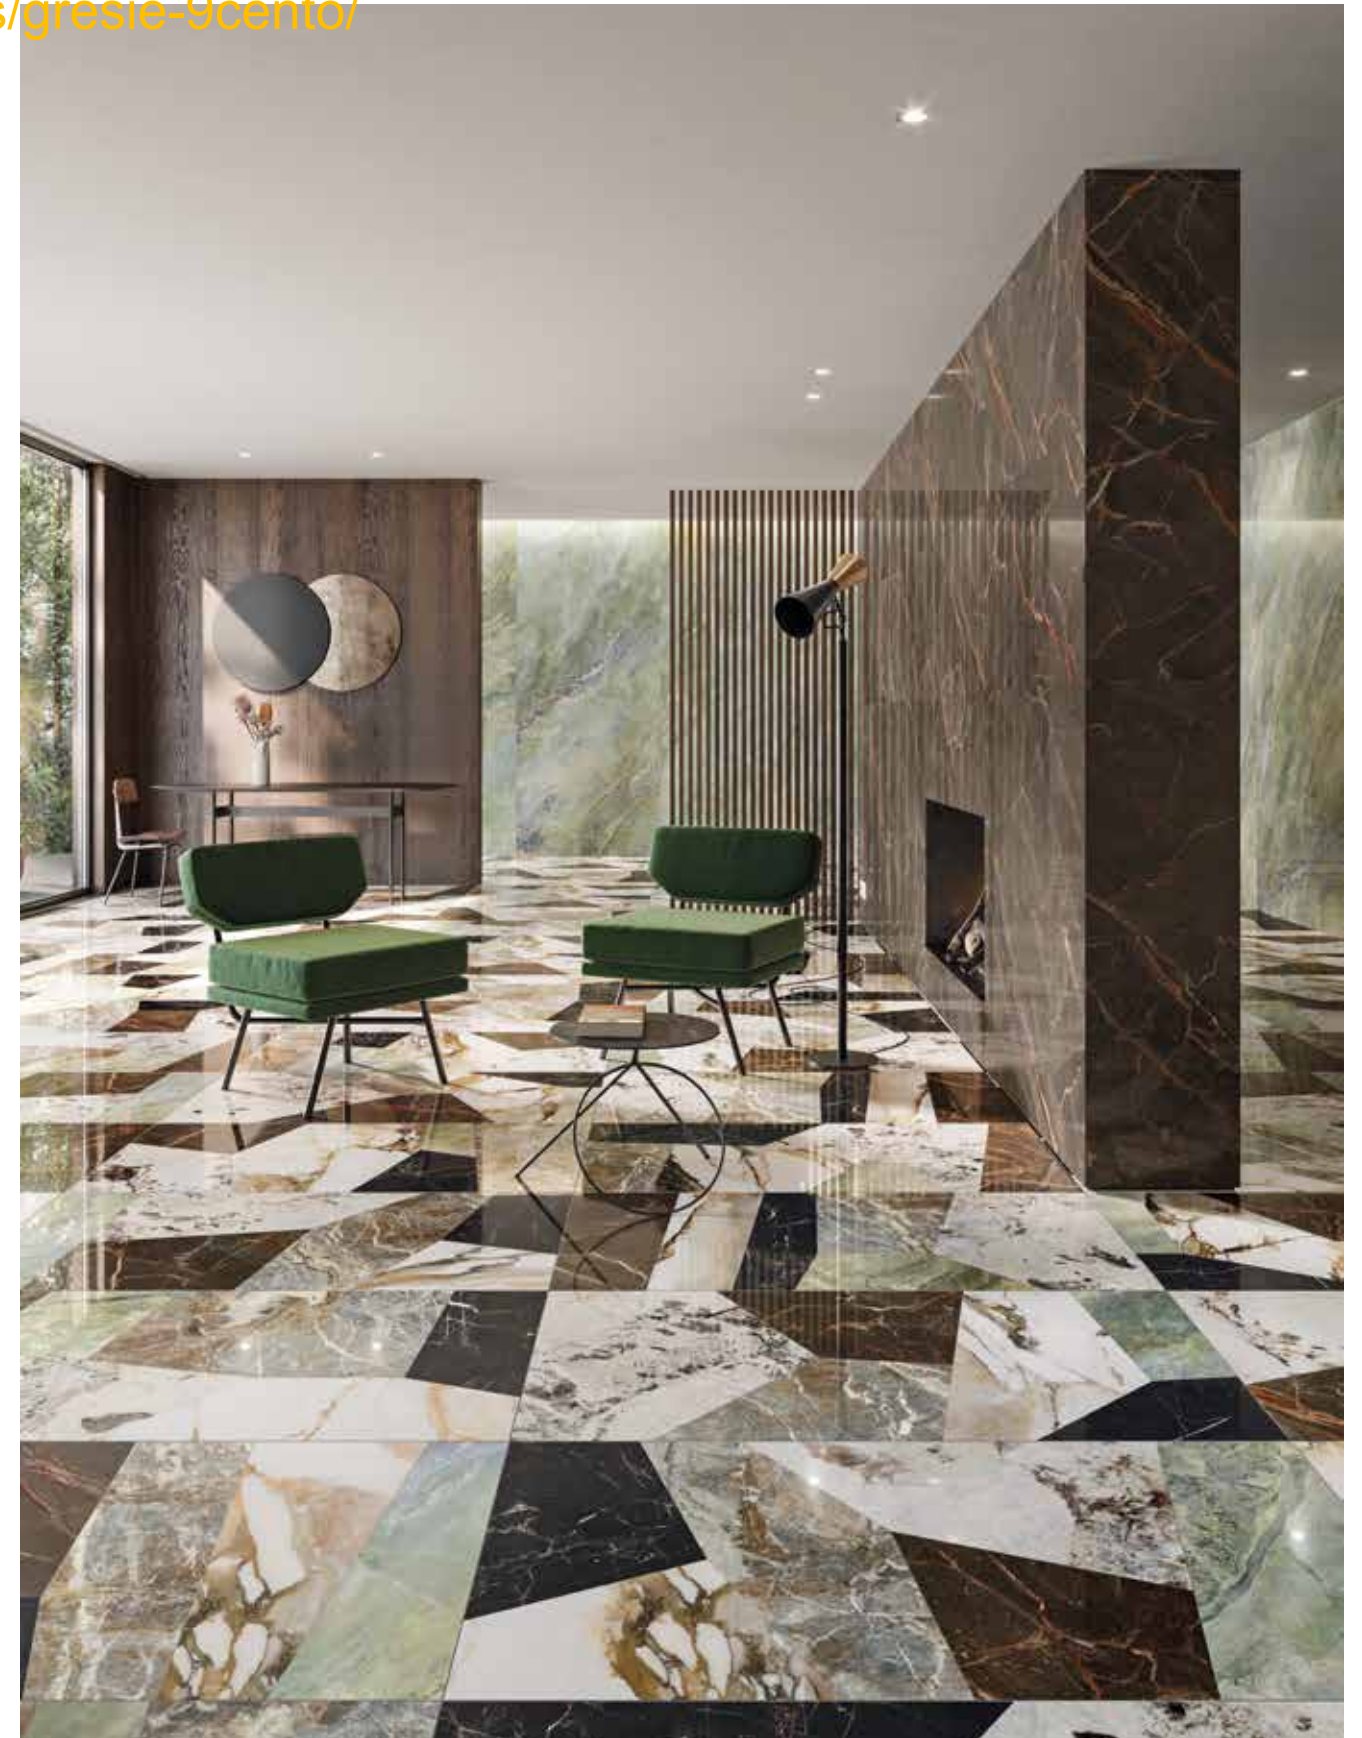

Distribuito în România - Gada Ceramic București

Str. Vlad Județu 48

<https://gadac ceramic.ro/produs/gresie-9cento/>

metamorfosi

Trasformata dalla combinazione perfetta di colore, forma e lucentezza, la palladiana spicca un volo maestoso di fantasia e rigore. Appena si posa, diventa un pavimento-farfalla o un rivestimento di rara bellezza. Marmi a spicchi liberano geometrie inaspettate, quasi magnetiche; colori di carattere diverso, celebrano l'uso creativo di materiali naturali in contesti avveniristici. Con Metamorfosi, gli ambienti nuovi possono misurarsi con un secolo di architetture rivoluzionarie e, allo stesso tempo, lasciar viaggiare i progetti contemporanei verso confini decorativi che ancora non conosciamo /
Transformed by the perfect combination of colour, shape and shine, the Palladian style takes flight on the wings of fantasy and rigour. As soon as it lands, it becomes a butterfly floor, a covering of rare beauty. Sections of marble release unexpected, almost magnetic geometries; varying colours celebrate the creative use of natural materials in futuristic contexts. Metamorfosi makes it possible for new interiors to contend with a century of revolutionary architecture while allowing contemporary projects to journey towards decorative frontiers that we have yet to discover

60x120 (24"x48") -
RAGGIO VERDE 120x278 (48"x110") -
OMBRA MOCA 60x120 (24"x48")