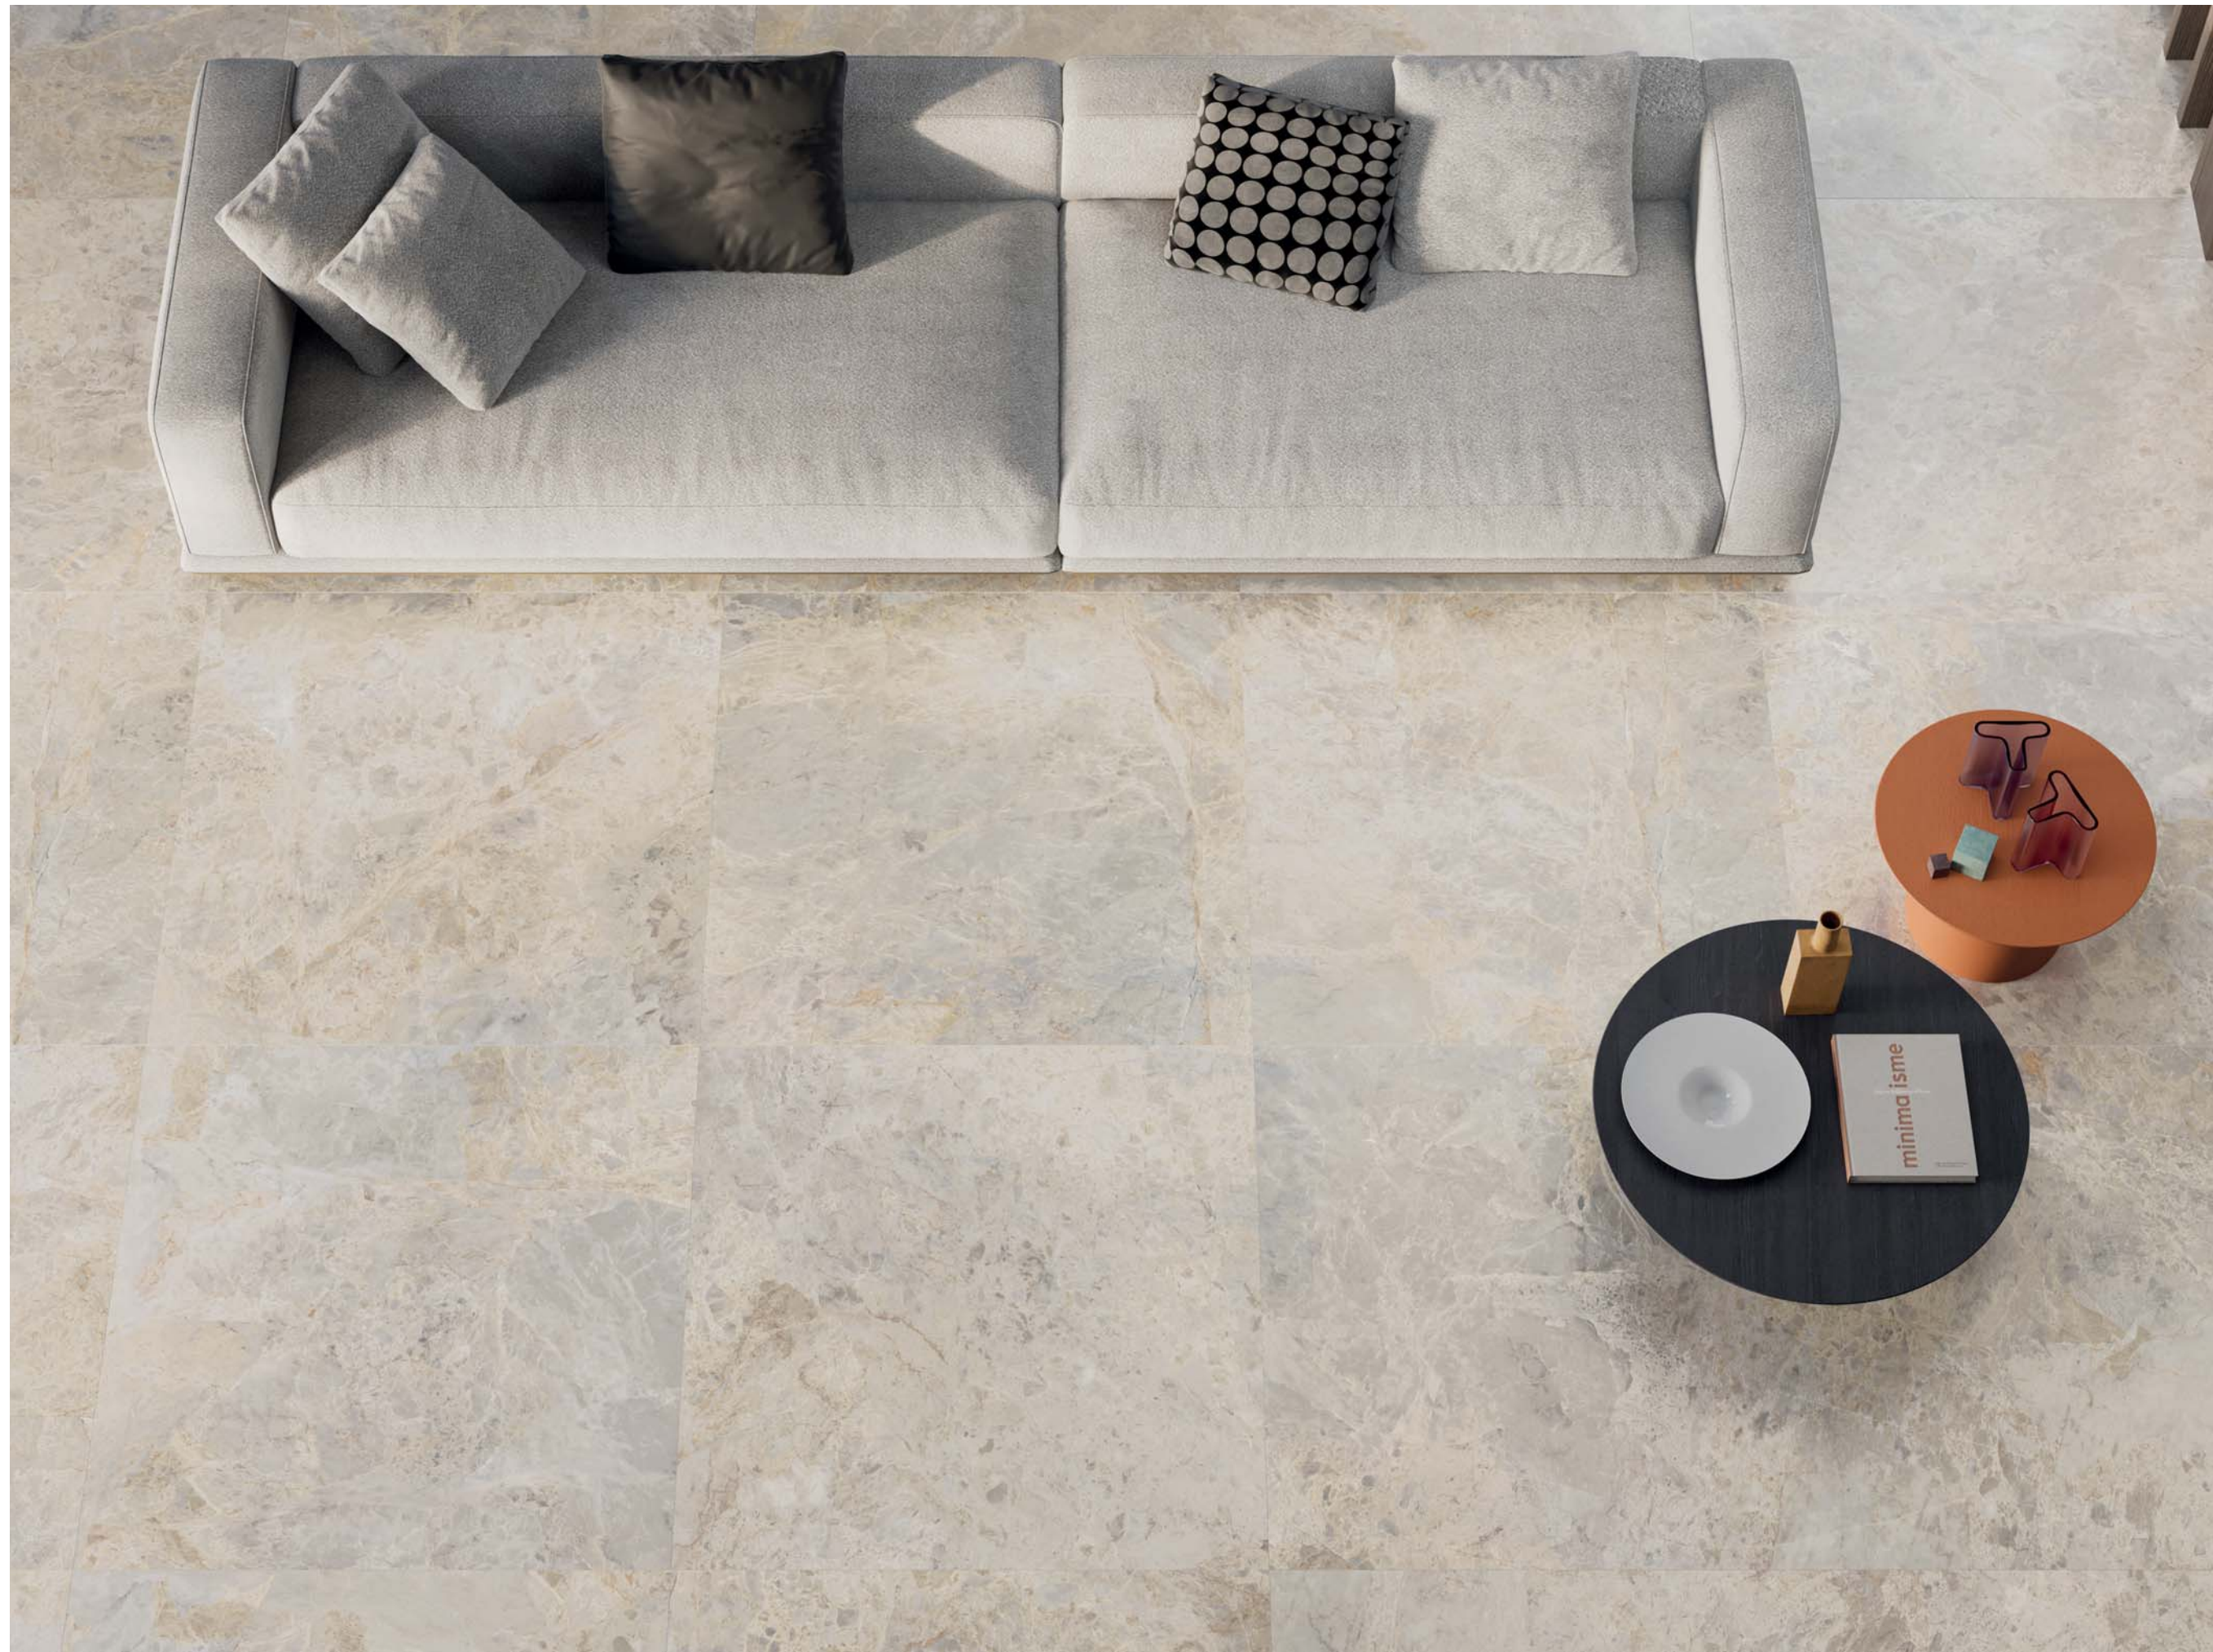

# FIORITO IVORY

versilia

Floor / FIORITO IVORY 120x120 [48"x48"]

Wall / FIORITO IVORY 120x278  
Seamless match [48"x110"]

Floor / FIORITO IVORY 120x120 [48"x48"]