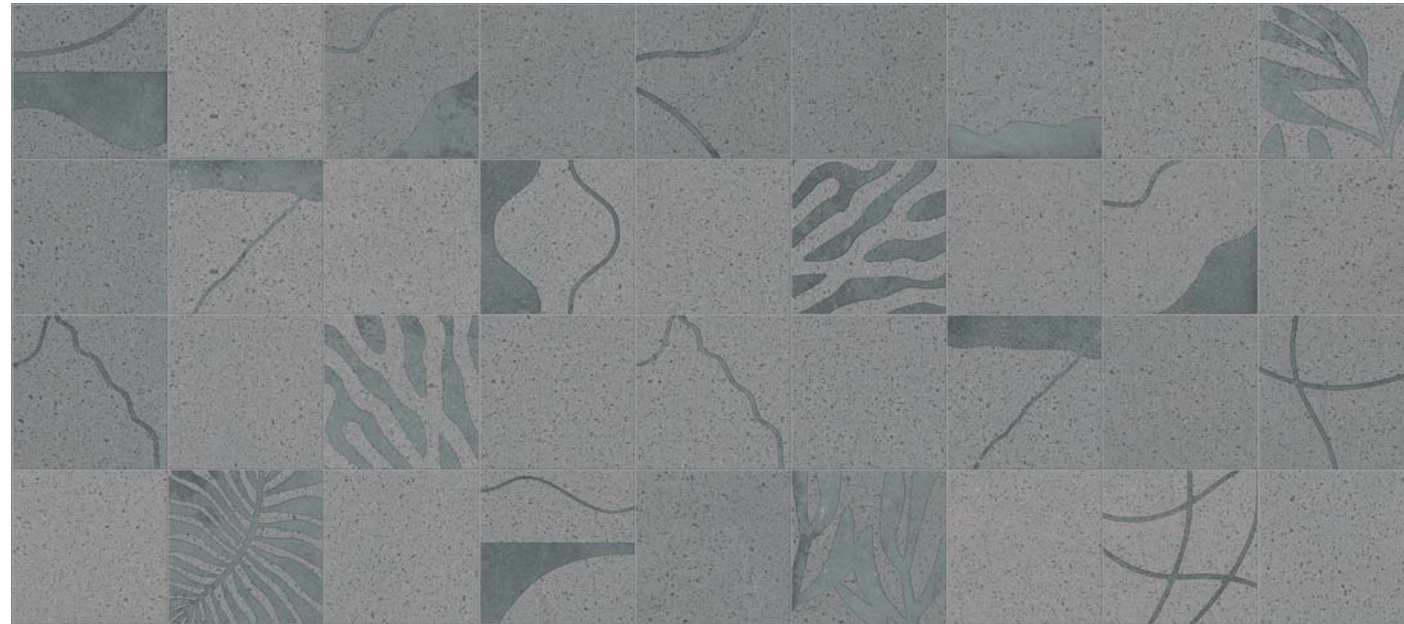

● 20x20 [8"x8"] Not RT 9mm

Floor / GREY 60x120 [48"x48"]

Wall /
ANTHRACITE 120x278 [48"x110"]
VESUVIO GREY 20x20 [8"x8"] NO RT