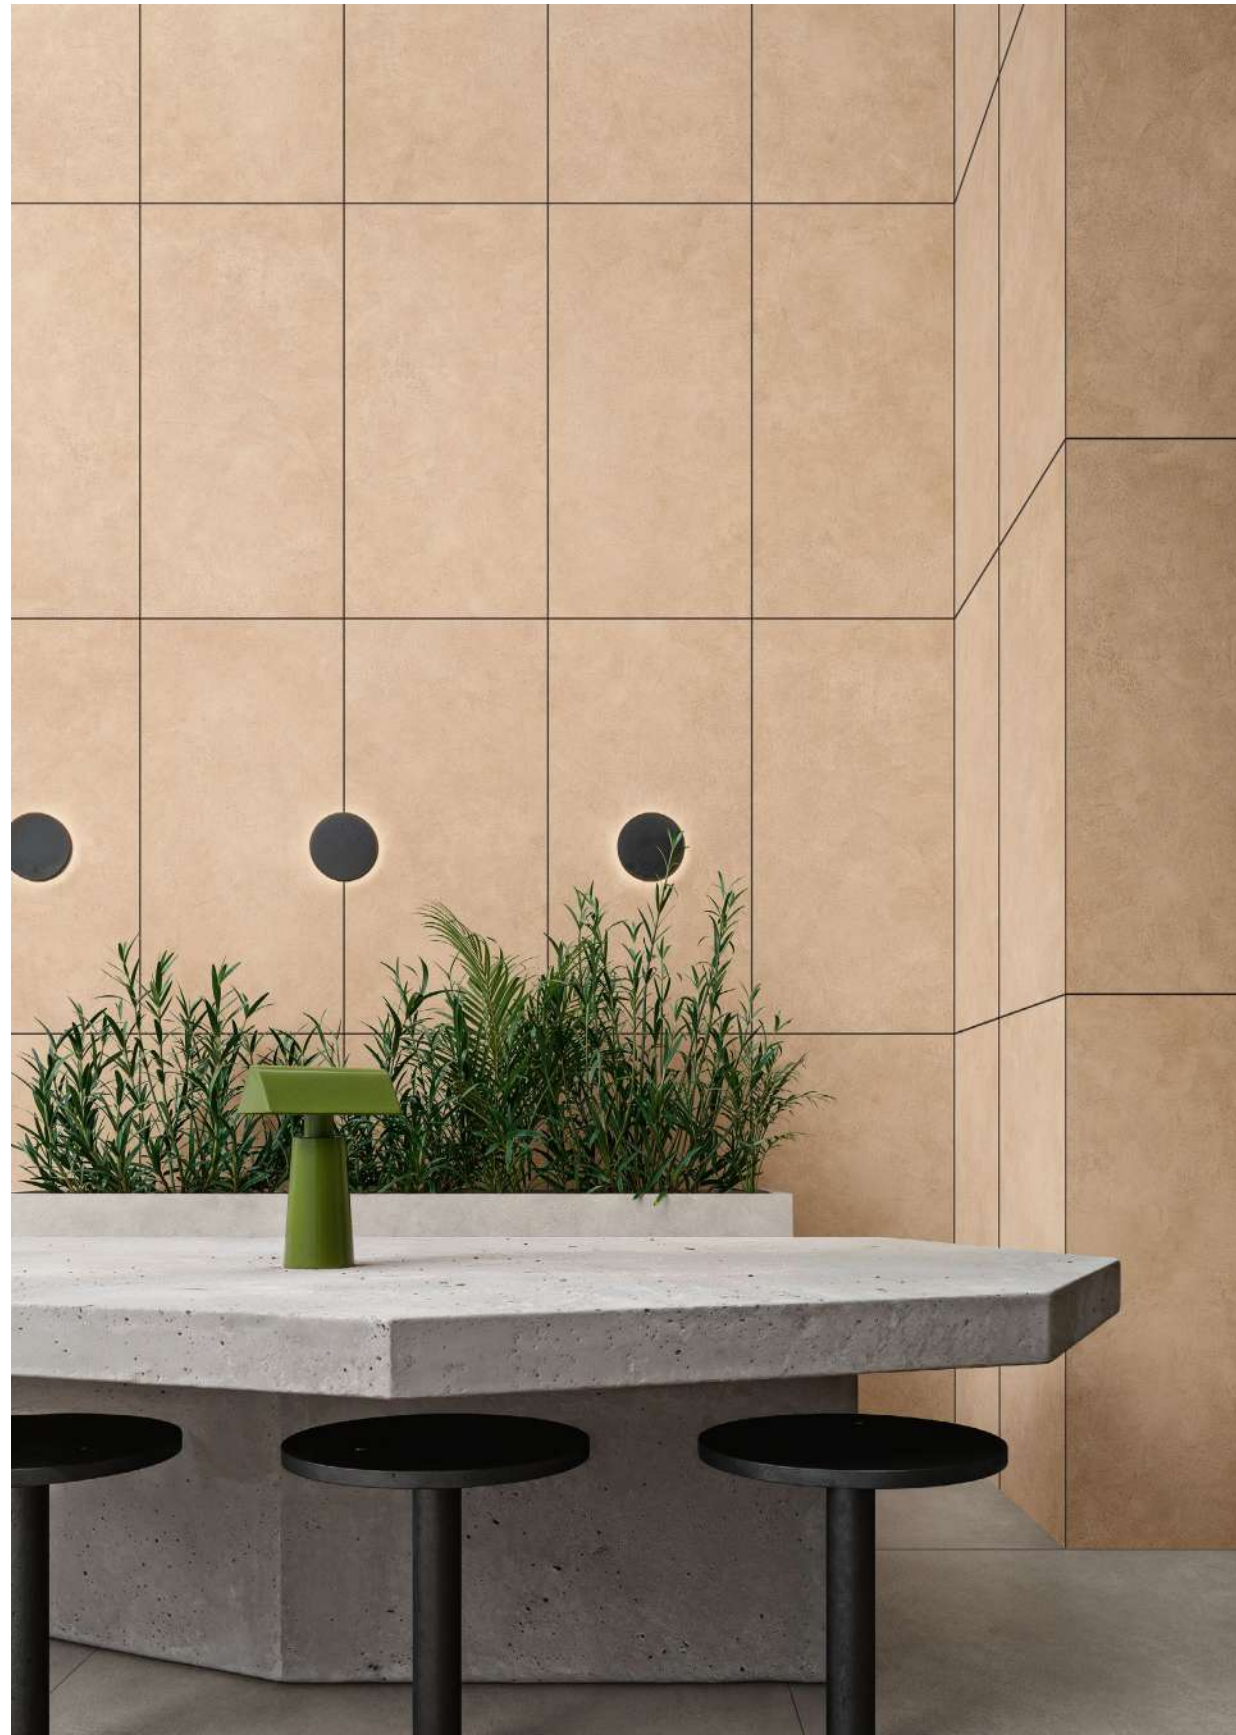

Wall: Silk 120x278x0,6
Floor: Smoke 120x120

Tan

Façade: Tan 60x120
Floor: Smoke 120x120 20 MM

Charcoal Cloudy

Cloudy

Shark Powder

Shark

Sand
Cider
Silk